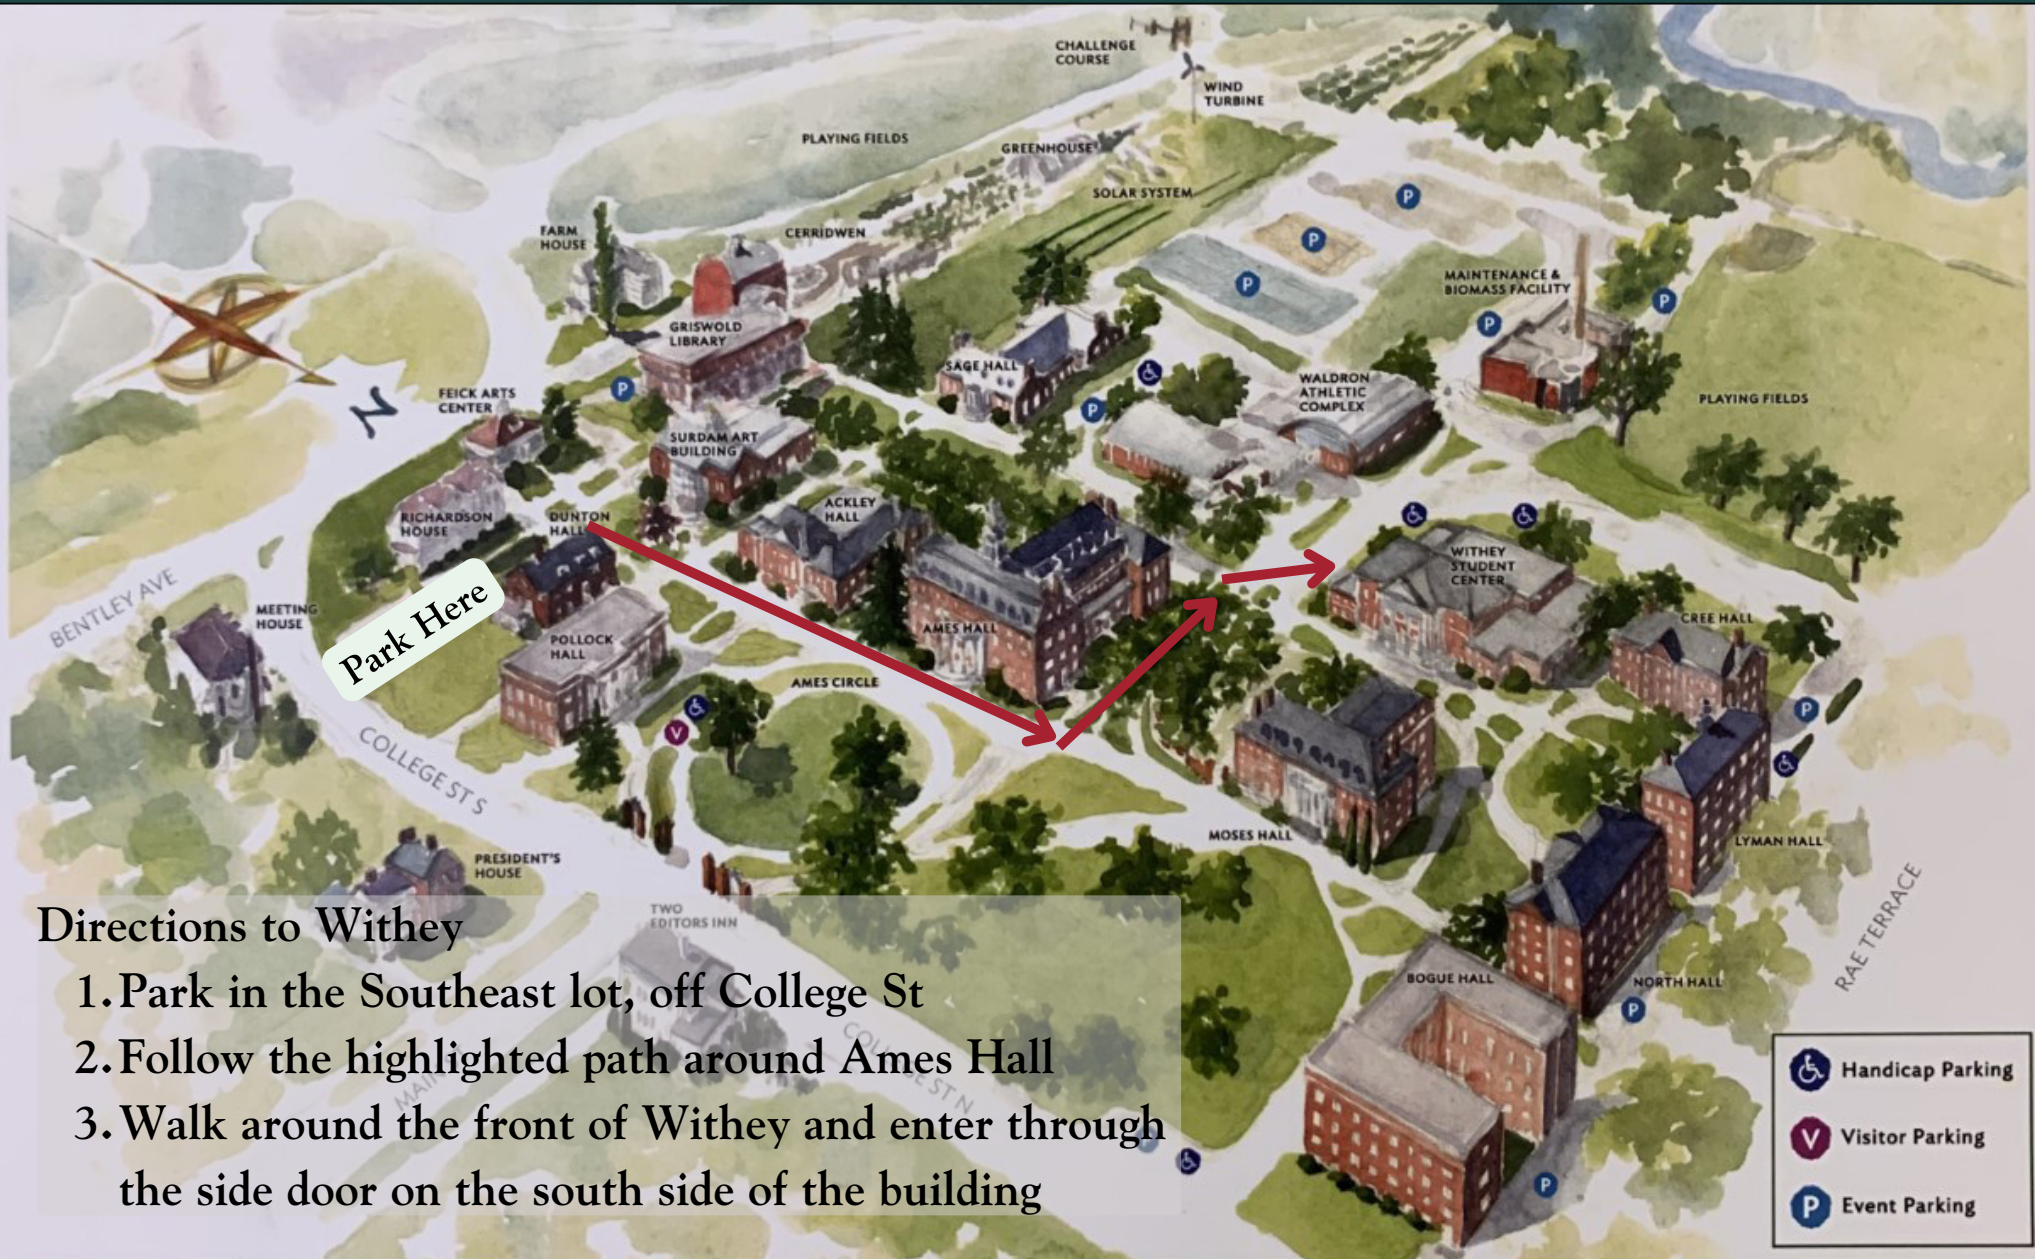

After parking enter the Withey Student Center at the south entrance. You will immediately see a whiteboard pointing you to the right where you will find our meeting room.

Teams meeting

[Join through Teams app](#)

Join by phone: +1 802-828-7667; Conference ID: 775 350 354#

This meeting will be primarily in-person with the option to join virtually during the Business Meeting only.

Objectives

- Spend time together in person! Network and catch-up.
- Share and discuss updates on Vermont’s outdoor recreation economy.
- Learn about work in progress in the Town of Poultney to boost the Town’s outdoor recreation economy including what’s been accomplished with VOREC funding.
- Complete an initial assessment of VOREC Action Plan priorities.

Agenda

Time	Topic	Lead
9 a.m.	Welcome and Introductions	Jackie Dagger, VOREC Program Manager
9:10 a.m.	Business meeting <ul style="list-style-type: none"> • Welcome and introductions • Approve July minutes • Updates from chair • Sector updates <ul style="list-style-type: none"> ○ FPR (Becca Washburn & Jackie Dagger) ○ ACCD (Josh Hanford) ○ VTGC (Danny Hale) ○ VOBA (Kelly Ault) • Public comment • Other business • Adjourn 	Mike Snyder, Chair Jackie
10:30 a.m.	Town of Poultney: VOREC Grant & Outdoor Recreation Economy Update <ul style="list-style-type: none"> • Presentation • Community Tour 	Sarah Pelkey, Town of Poultney Economic Development Coordinator Jonas Rosenthal, Town of Poultney Village Manager Caitrin Maloney, Slate Valley Trailhouse and Sustainable Trailworks
12:00 p.m.	Lunch	

MAP OF GRISWOLD

Directions to Withey

1. Park in the Southeast lot, off College St
2. Follow the highlighted path around Ames Hall
3. Walk around the front of Withey and enter through the side door on the south side of the building