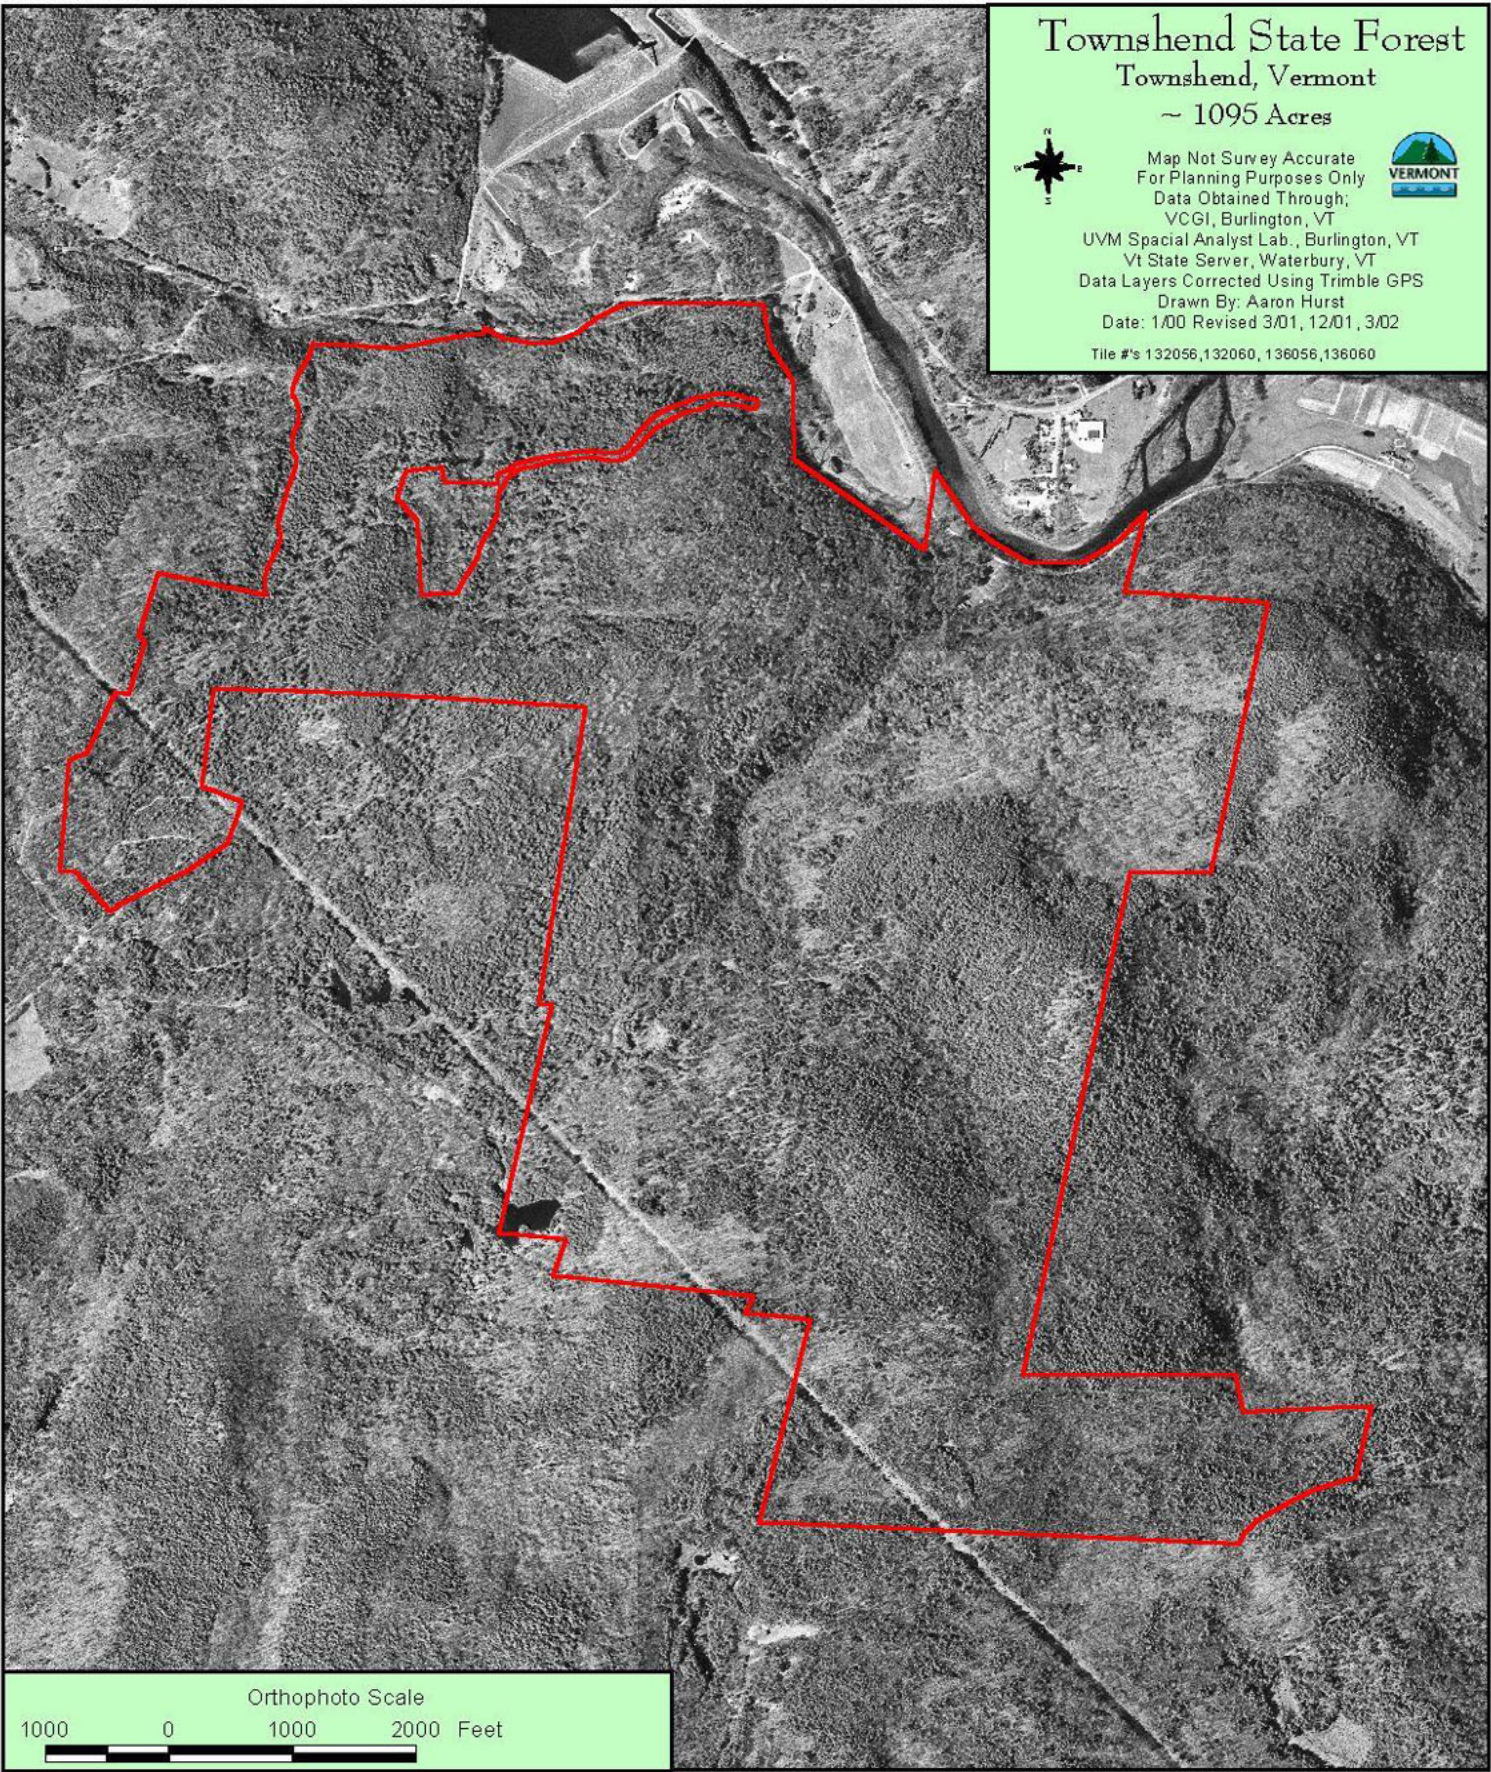

Townshend State Forest

Townshend, Vermont

~ 1095 Acres

Map Not Survey Accurate
For Planning Purposes Only
Data Obtained Through;
VCGI, Burlington, VT

UVM Spatial Analyst Lab., Burlington, VT
Vt State Server, Waterbury, VT

Data Layers Corrected Using Trimble GPS
Drawn By: Aaron Hurst

Date: 1/00 Revised 3/01, 12/01, 3/02

Tile #'s 132056, 132060, 136056, 136060

Orthophoto Scale

1000 0 1000 2000 Feet