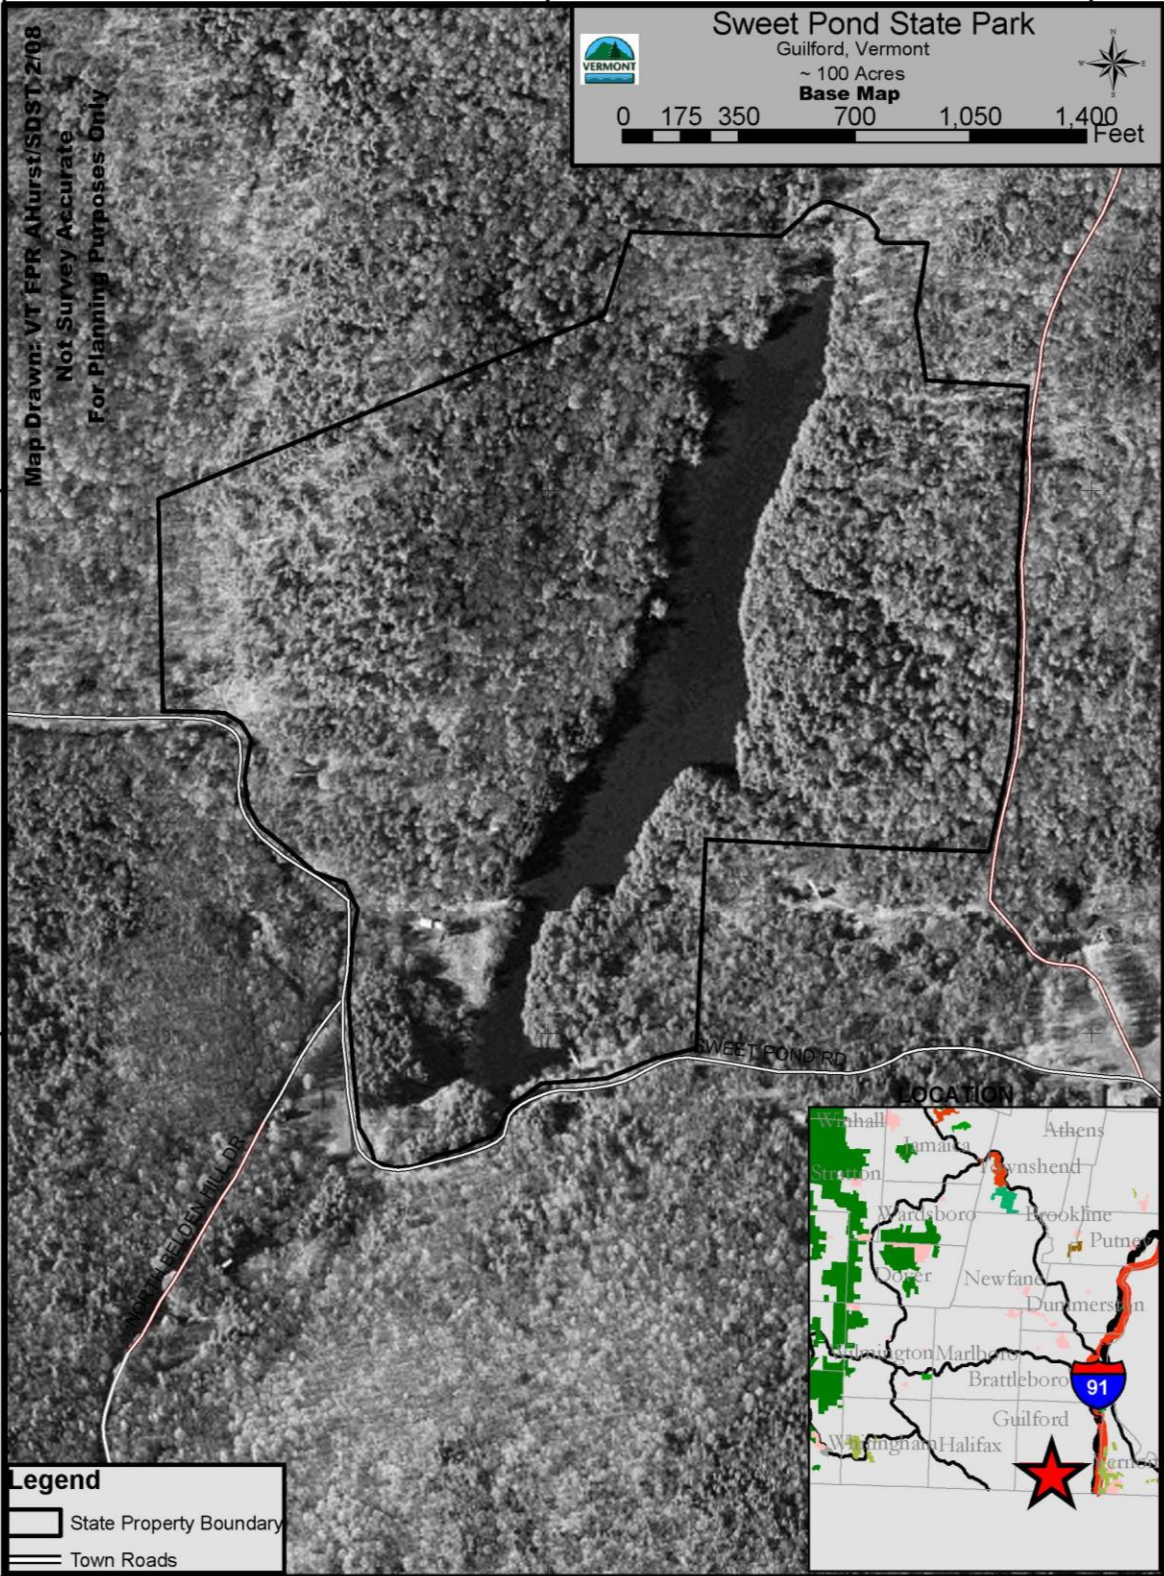

40780 962351 141280 962351 141780 962351

Map Drawn: VT FPR AKurst/SDST 2/08
Not Survey Accurate
For Planning Purposes Only

Sweet Pond State Park
 Guilford, Vermont
 ~ 100 Acres
Base Map

28386 809458

27886 809458

28386 809458

27886 809458

Legend

-  State Property Boundary
-  Town Roads

40780 962351 141280 962351 141780 962351 27386 809458