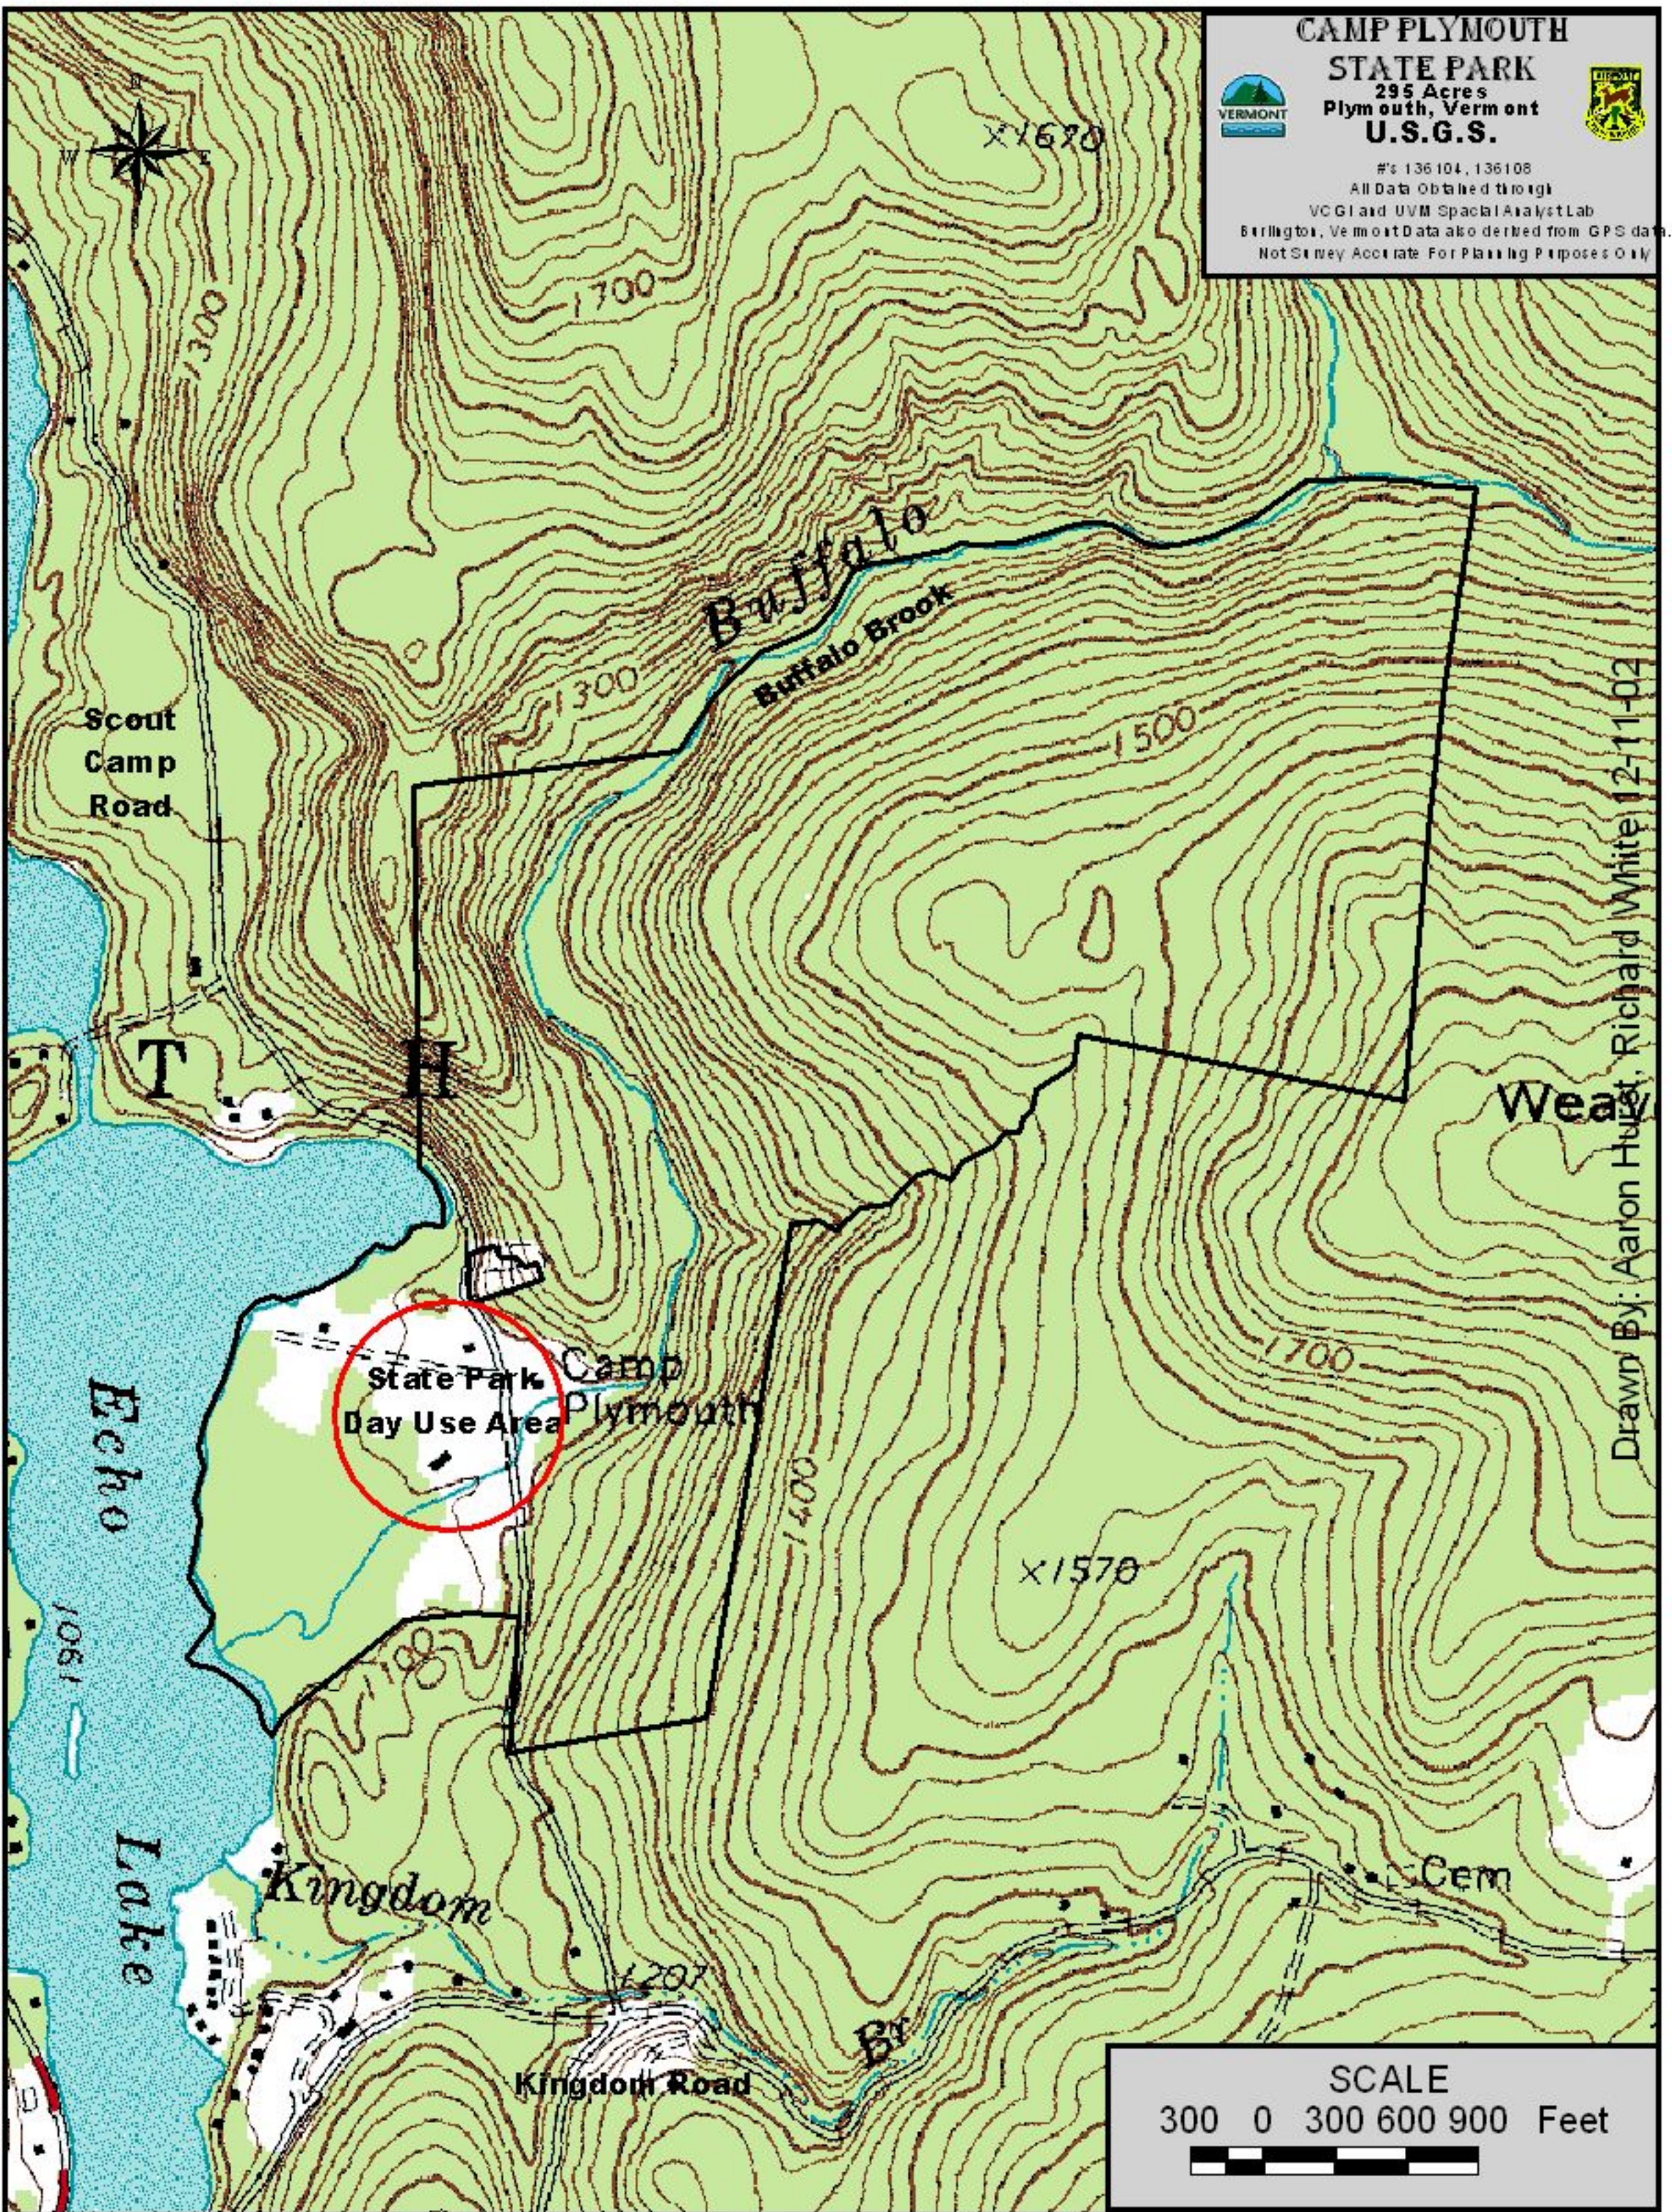

CAMP PLYMOUTH

STATE PARK

295 Acres
Plymouth, Vermont
U.S.G.S.

#s 136104, 136108

All Data Obtained through

VCGLand UVM Spatial Analyst Lab

Burlington, Vermont Data also derived from GPS data.

Not Survey Accurate For Planning Purposes Only

Drawn By: Aaron Hugot, Richard White 12-11-02