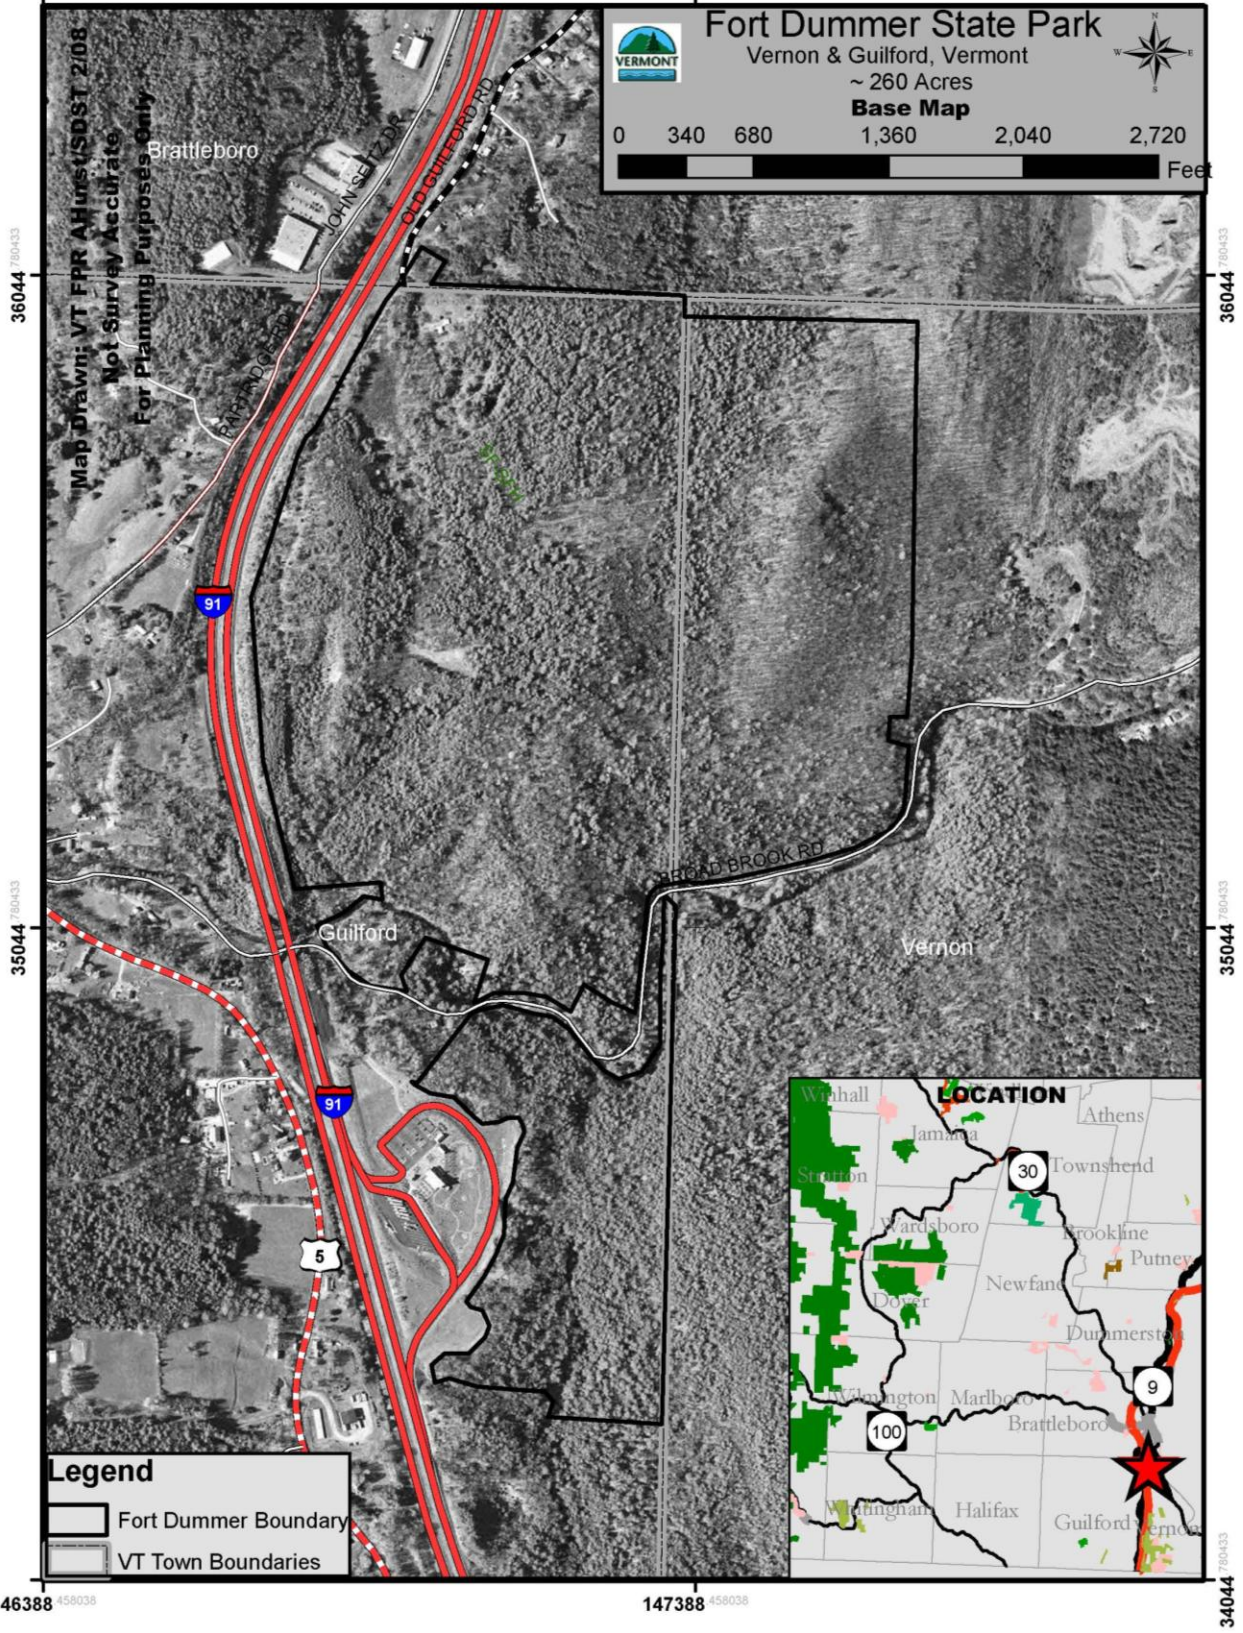

46388 458038

147388 458038

Brattleboro Management Unit Long Range Management Plan – Parcel Description