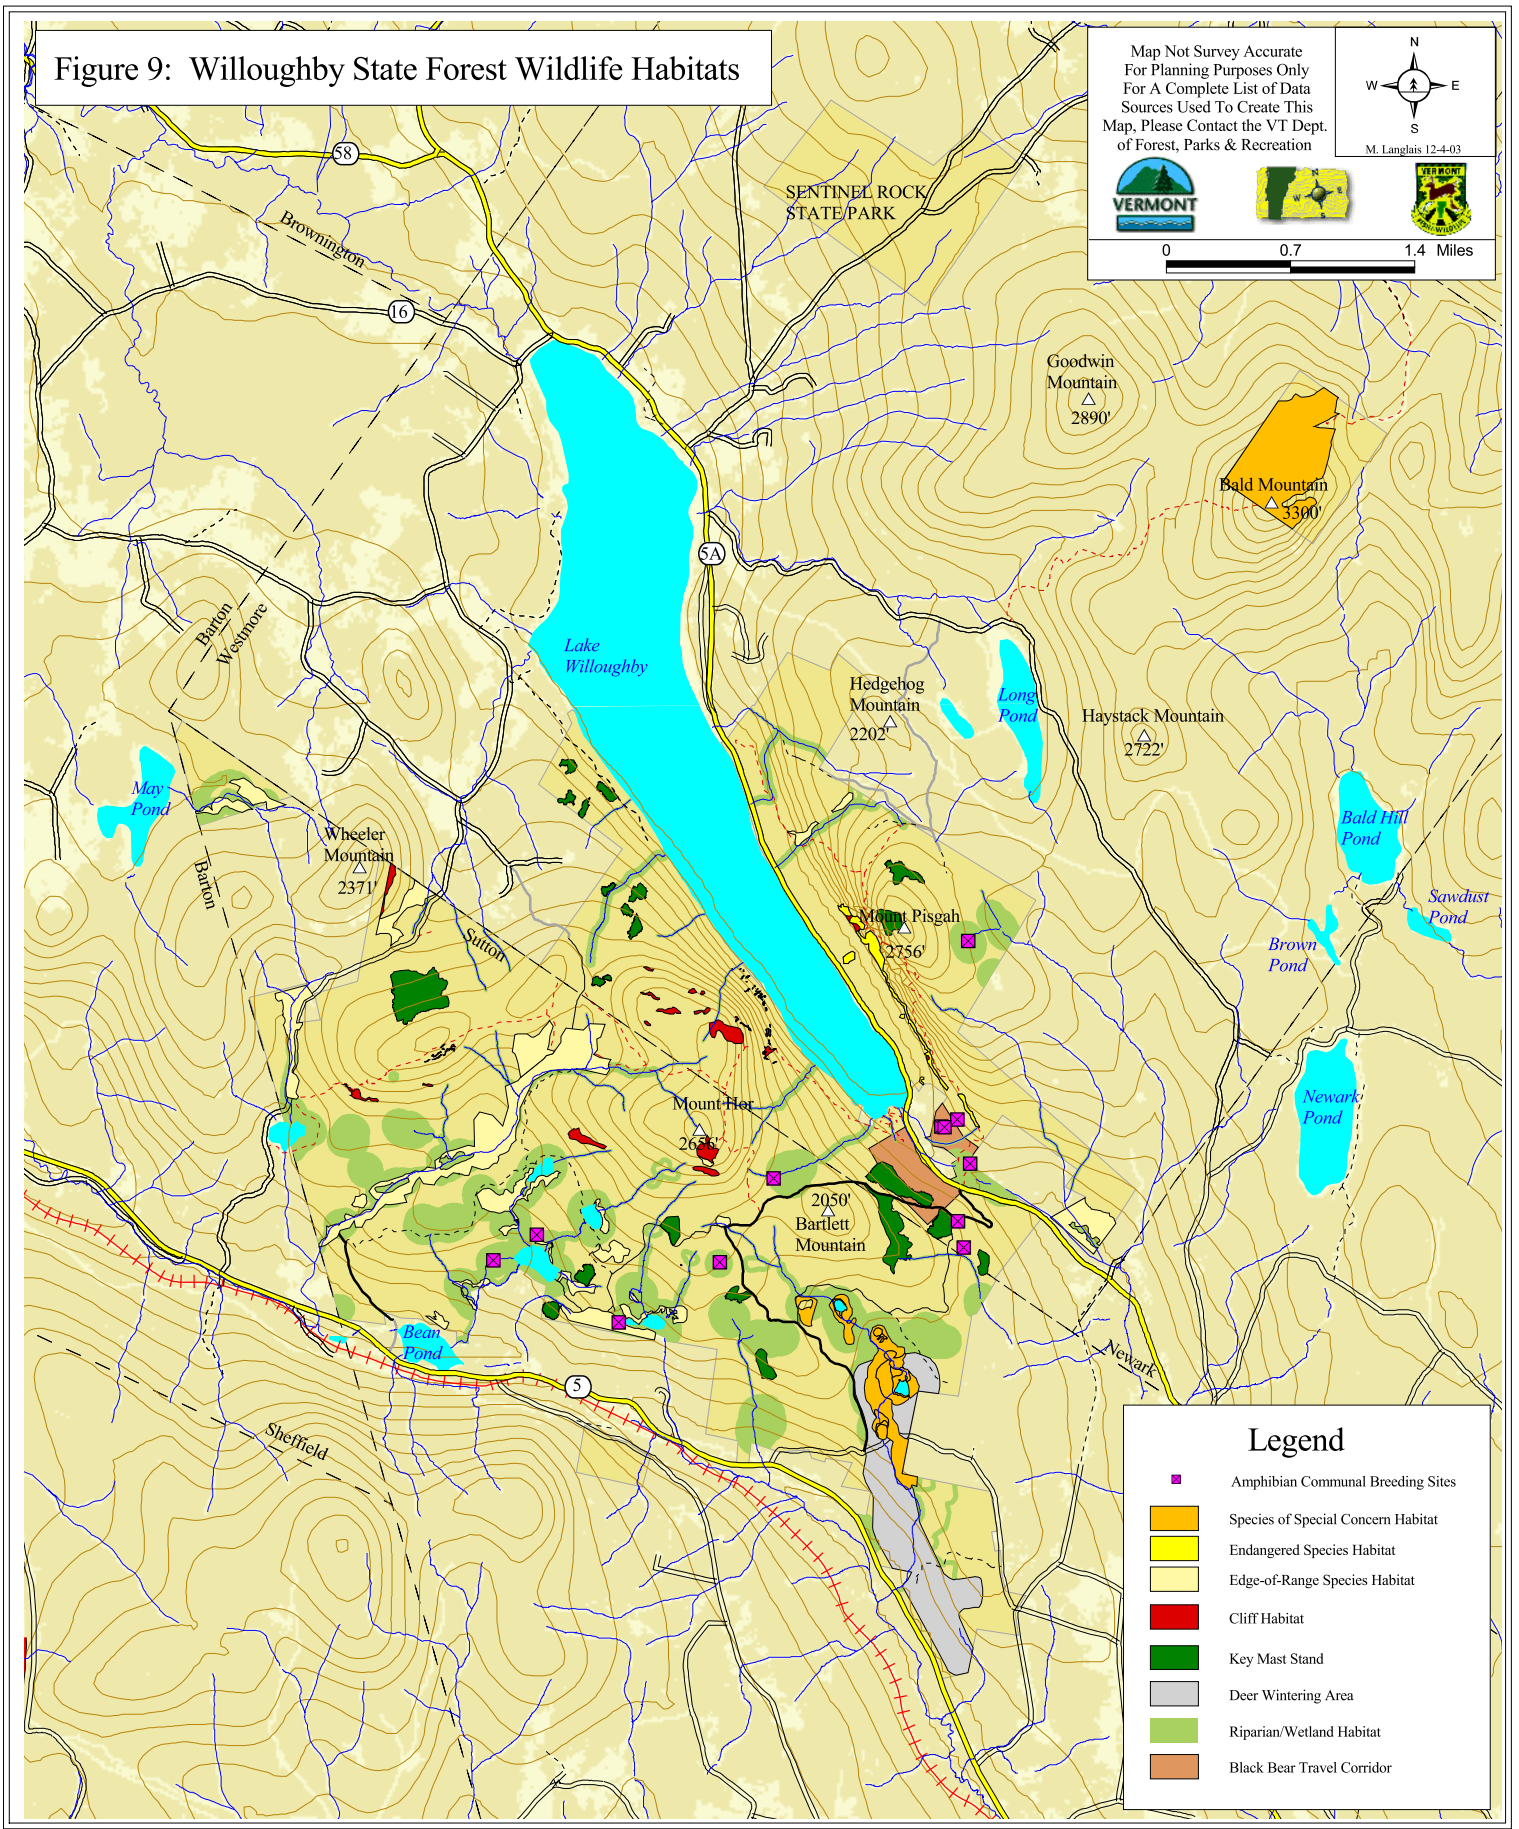

Figure 9: Willoughby State Forest Wildlife Habitats

Map Not Survey Accurate
For Planning Purposes Only
For A Complete List of Data
Sources Used To Create This
Map, Please Contact the VT Dept.
of Forest, Parks & Recreation

M. Langlais 12-4-03

0 0.7 1.4 Miles

Legend

- Amphibian Communal Breeding Sites
- Species of Special Concern Habitat
- Endangered Species Habitat
- Edge-of-Range Species Habitat
- Cliff Habitat
- Key Mast Stand
- Deer Wintering Area
- Riparian/Wetland Habitat
- Black Bear Travel Corridor