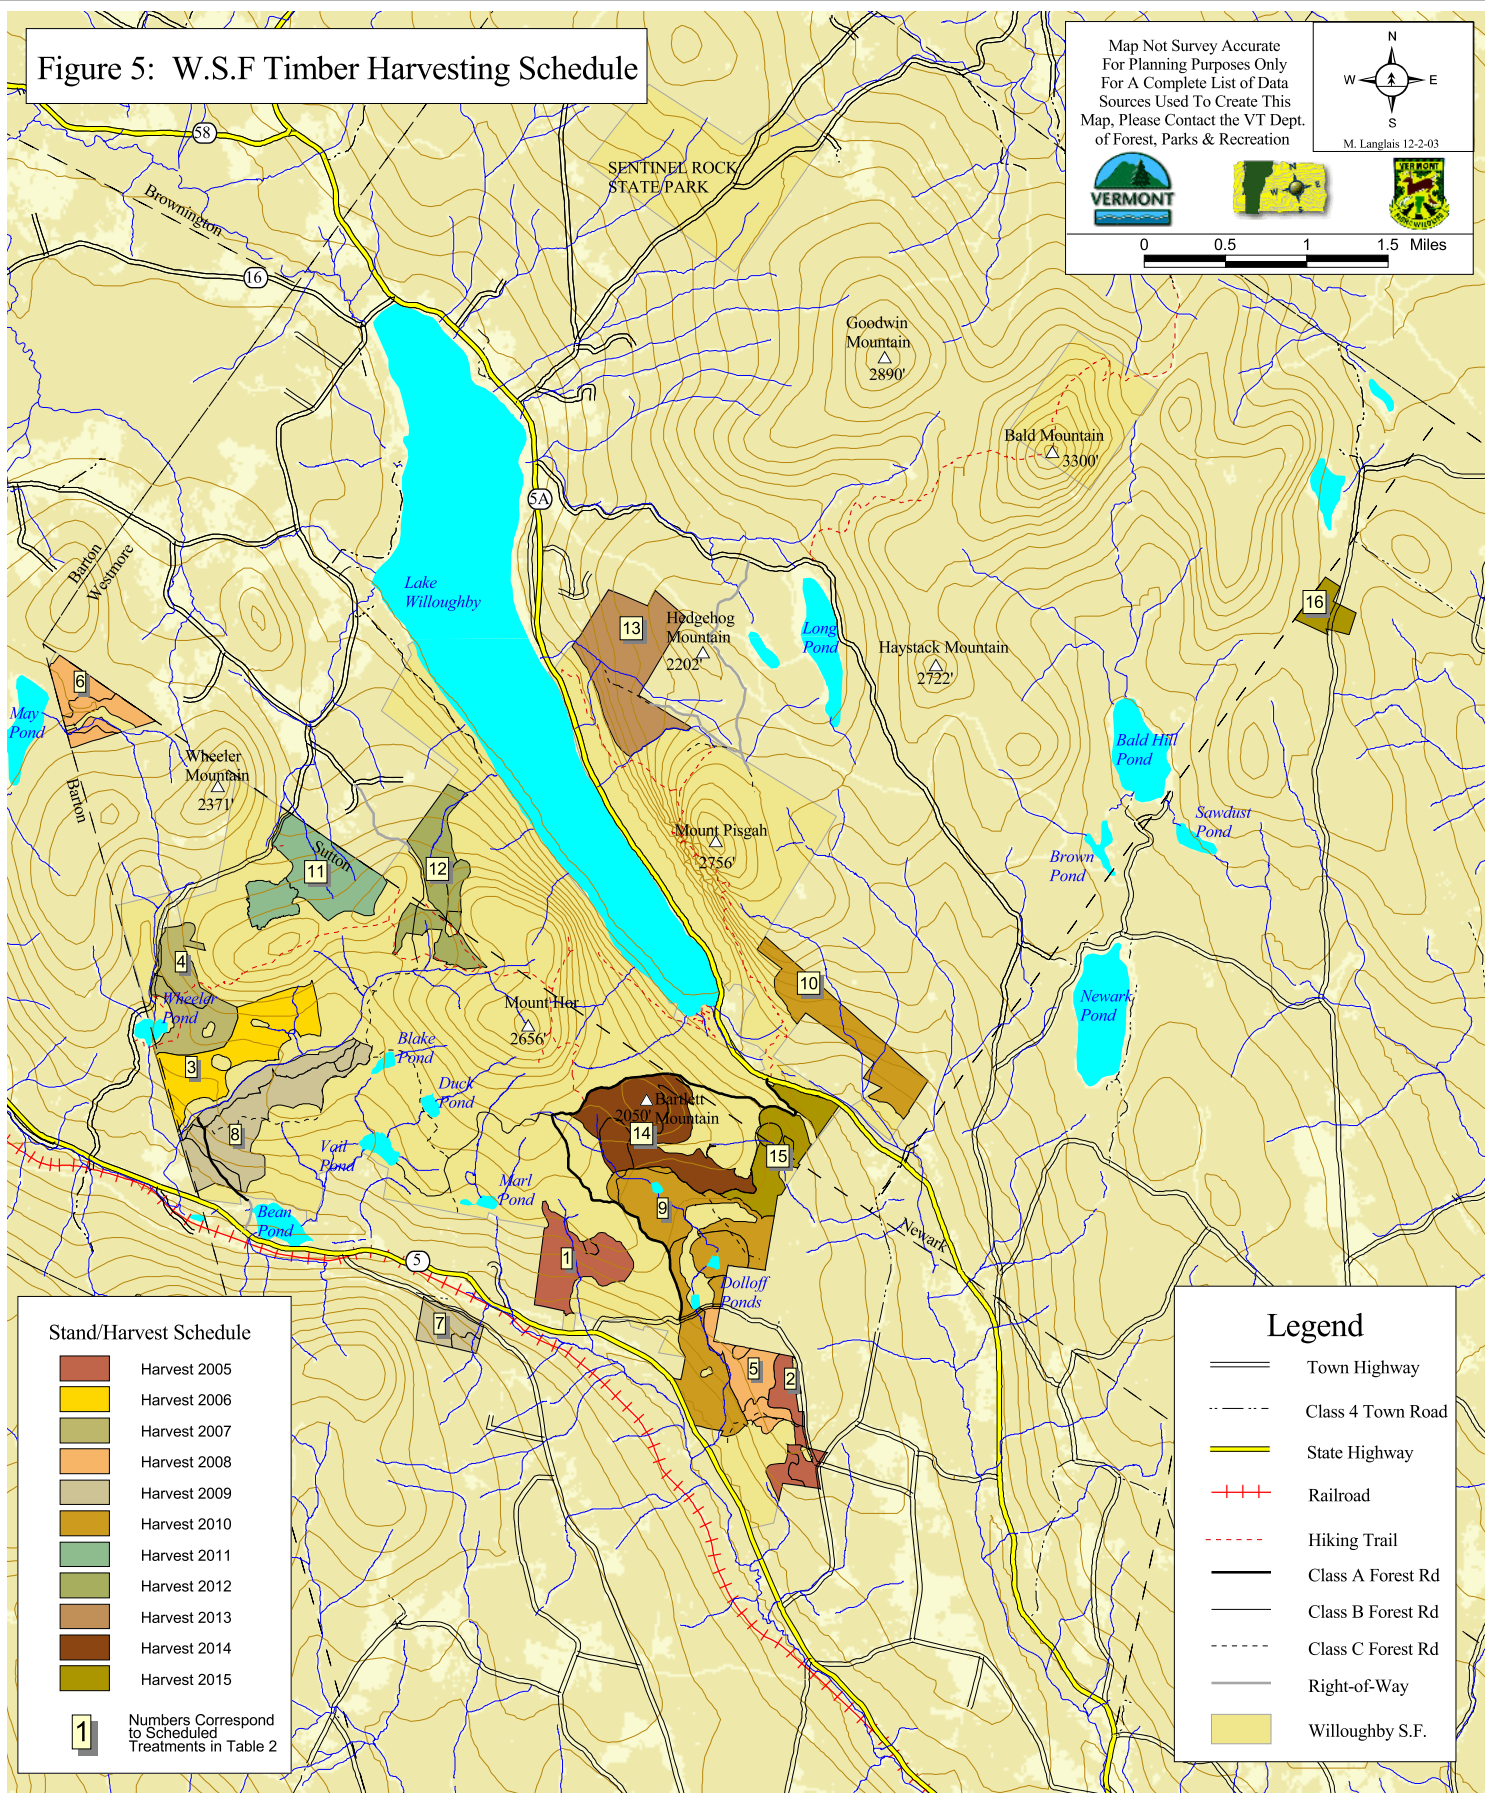

Figure 5: W.S.F Timber Harvesting Schedule

Map Not Survey Accurate
For Planning Purposes Only
For A Complete List of Data
Sources Used To Create This
Map, Please Contact the VT Dept.
of Forest, Parks & Recreation

M. Langlais 12-2-03

0 0.5 1 1.5 Miles

Stand/Harvest Schedule

Harvest 2005
Harvest 2006
Harvest 2007
Harvest 2008
Harvest 2009
Harvest 2010
Harvest 2011
Harvest 2012
Harvest 2013
Harvest 2014
Harvest 2015

1 Numbers Correspond to Scheduled Treatments in Table 2

Legend

Town Highway
Class 4 Town Road
State Highway
Railroad
Hiking Trail
Class A Forest Rd
Class B Forest Rd
Class C Forest Rd
Right-of-Way
Willoughby S.F.