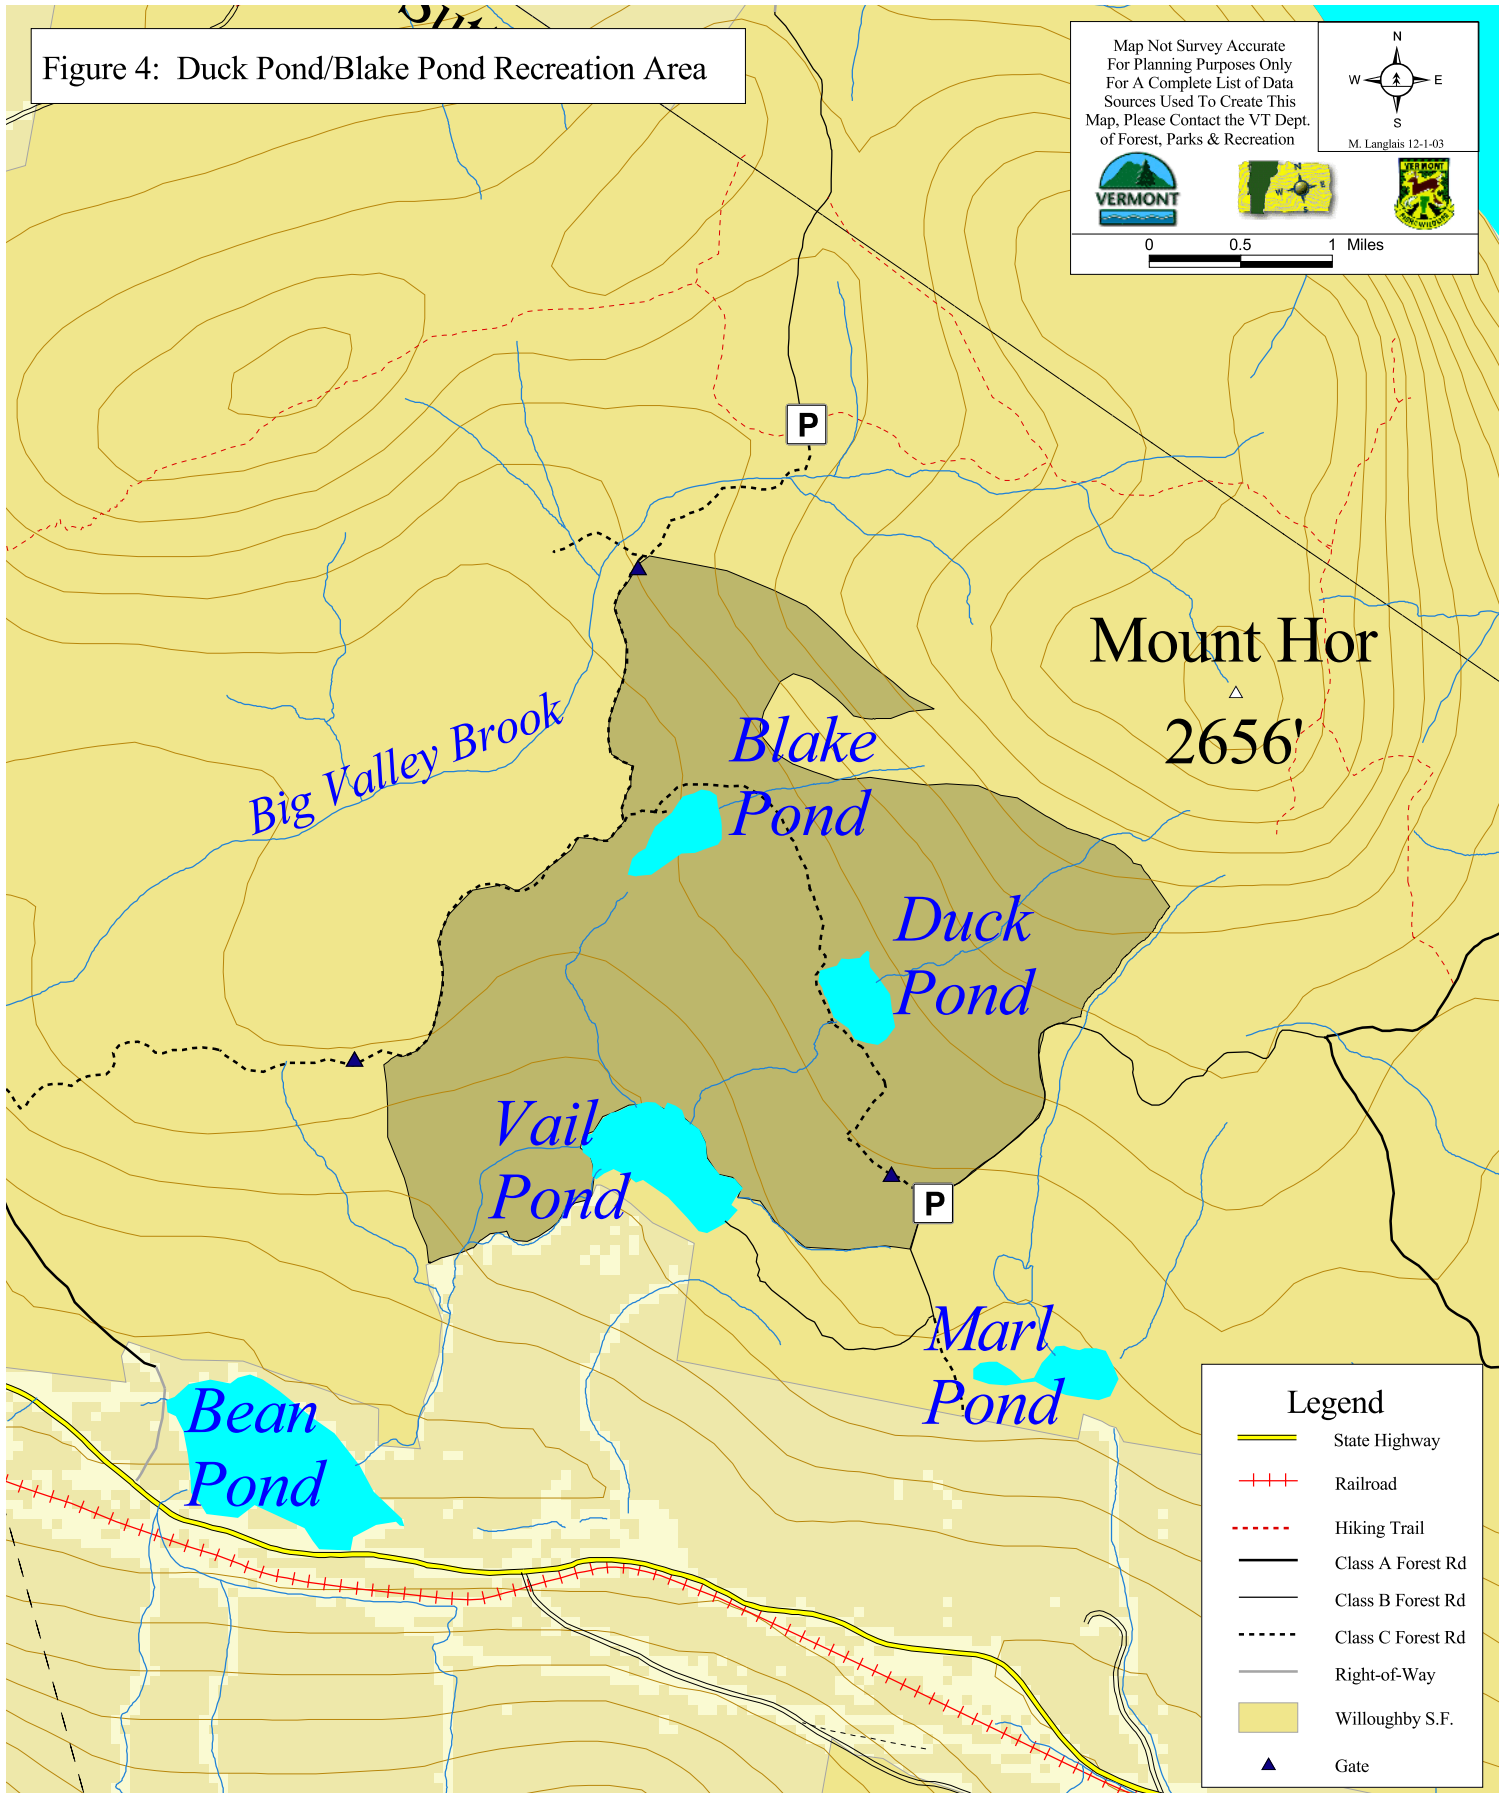

Figure 4: Duck Pond/Blake Pond Recreation Area

Map Not Survey Accurate
For Planning Purposes Only
For A Complete List of Data
Sources Used To Create This
Map, Please Contact the VT Dept.
of Forest, Parks & Recreation

N
W — E
S

M. Langlais 12-1-03

0 0.5 1 Miles

Mount Hor
2656'

Legend

- State Highway
- Railroad
- Hiking Trail
- Class A Forest Rd
- Class B Forest Rd
- Class C Forest Rd
- Right-of-Way
- Willoughby S.F.
- Gate