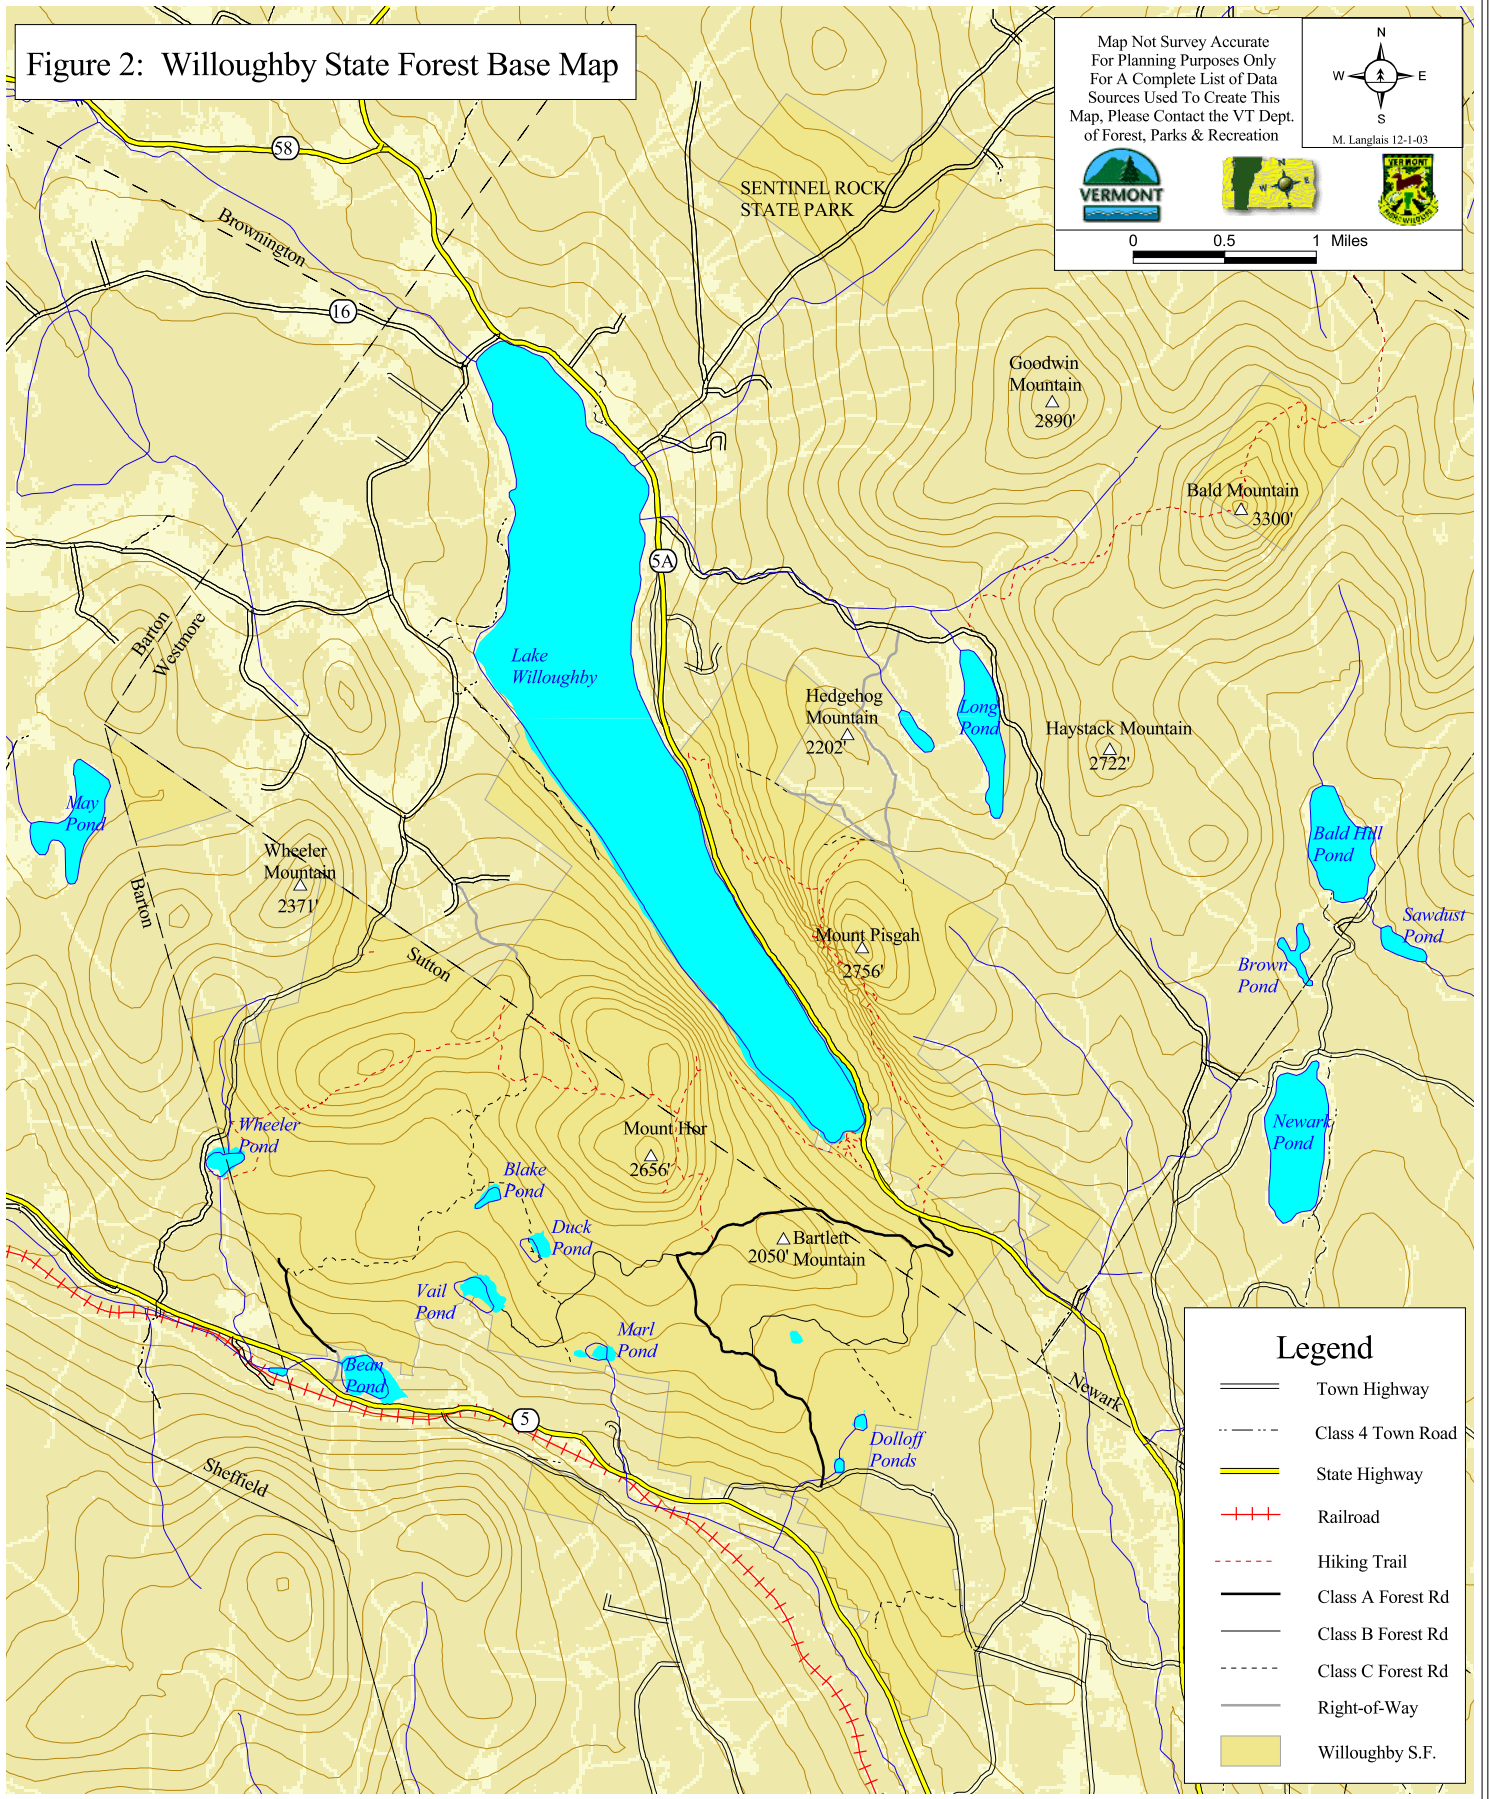

Figure 2: Willoughby State Forest Base Map

Map Not Survey Accurate
For Planning Purposes Only
For A Complete List of Data
Sources Used To Create This
Map, Please Contact the VT Dept.
of Forest, Parks & Recreation

M. Langlais 12-1-03

VERMONT

0 0.5 1 Miles

Legend

- Town Highway
- - - Class 4 Town Road
- State Highway
- +++ Railroad
- - - Hiking Trail
- Class A Forest Rd
- Class B Forest Rd
- - - Class C Forest Rd
- Right-of-Way
- Willoughby S.F.