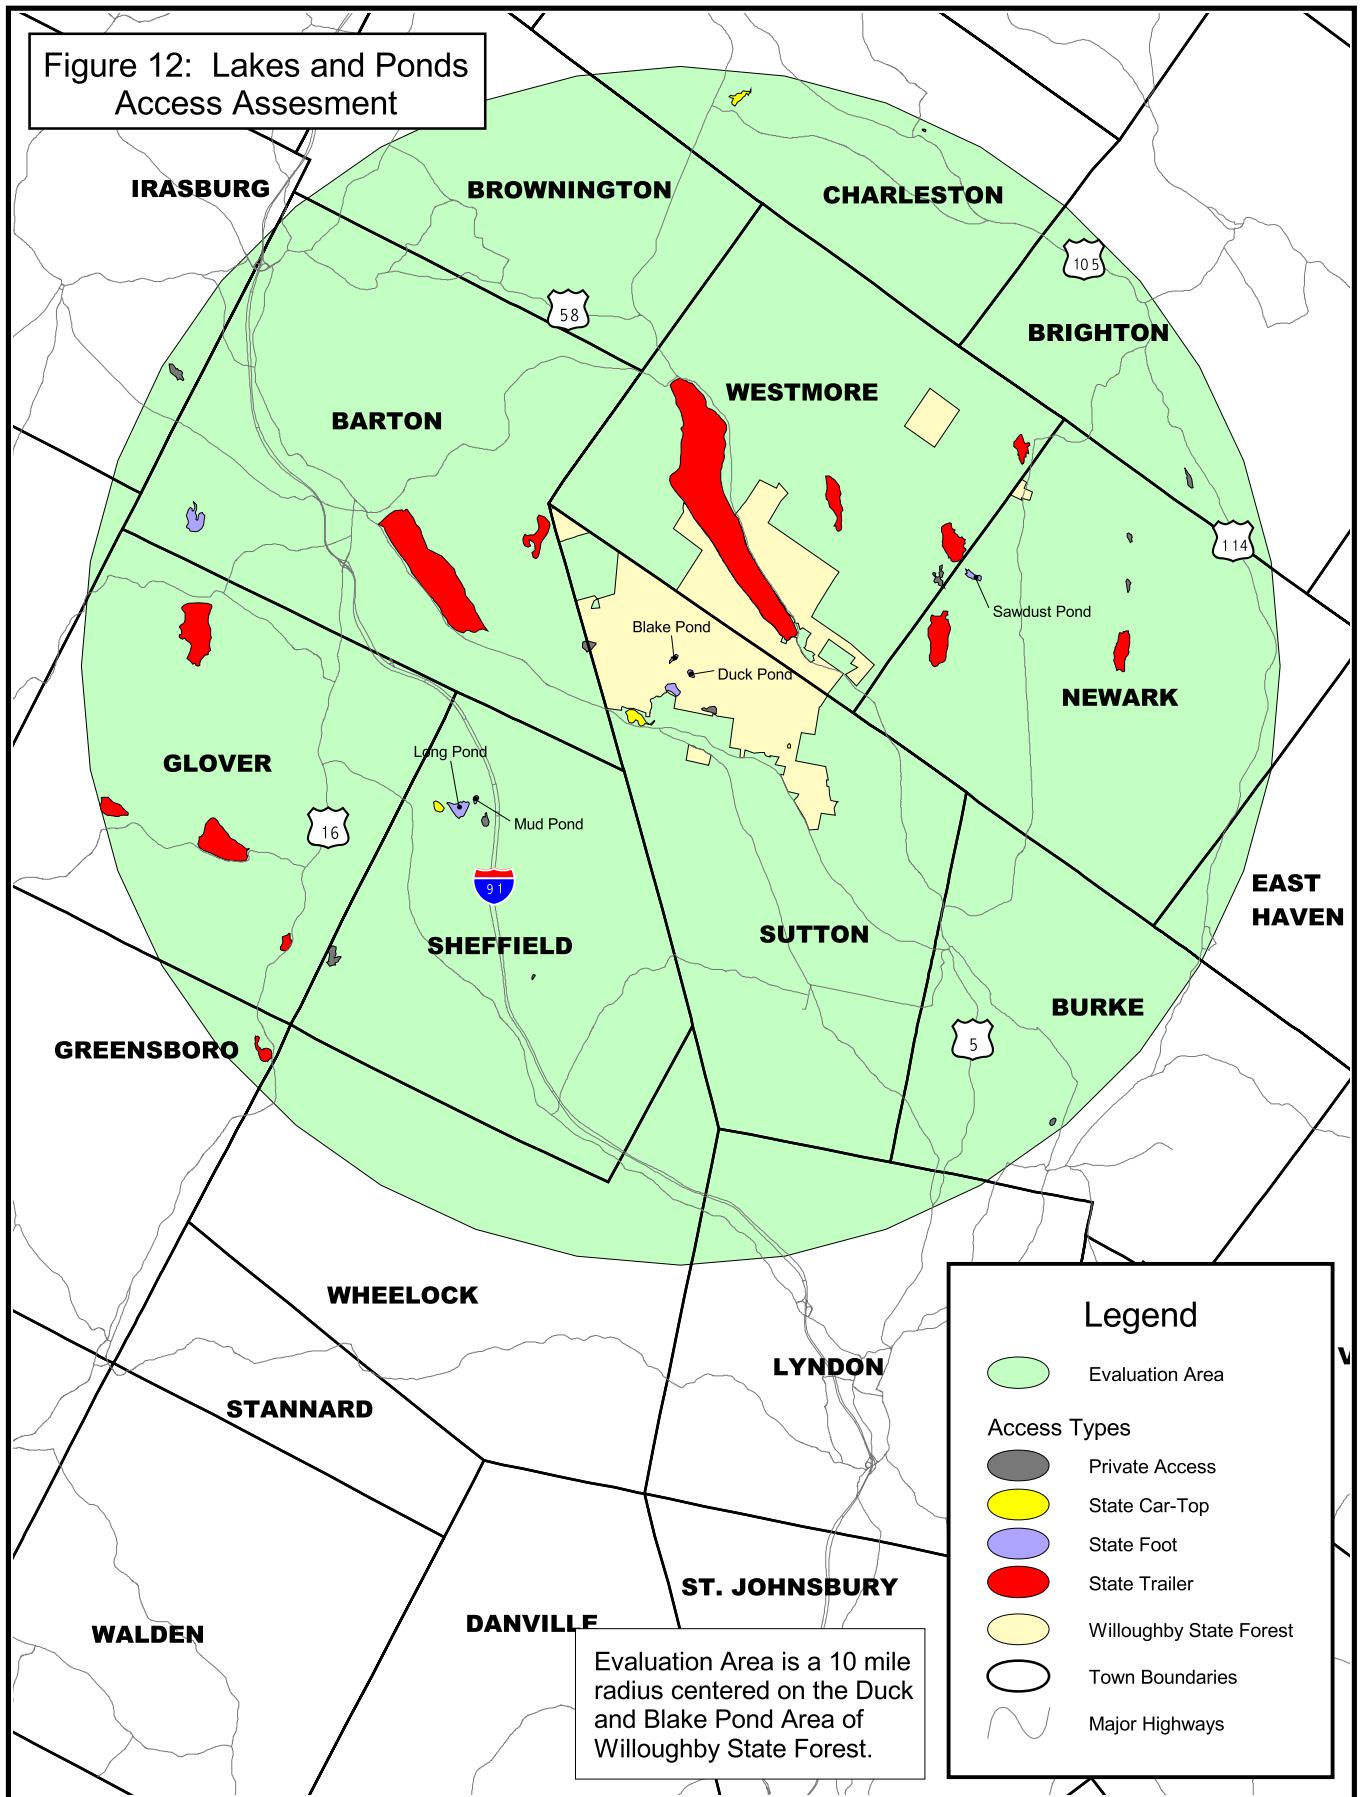

Figure 12: Lakes and Ponds Access Assessment

Evaluation Area is a 10 mile radius centered on the Duck and Blake Pond Area of Willoughby State Forest.

**Legend**

- Evaluation Area
- Access Types
  - Private Access
  - State Car-Top
  - State Foot
  - State Trailer
  - Willoughby State Forest
- Town Boundaries
- Major Highways