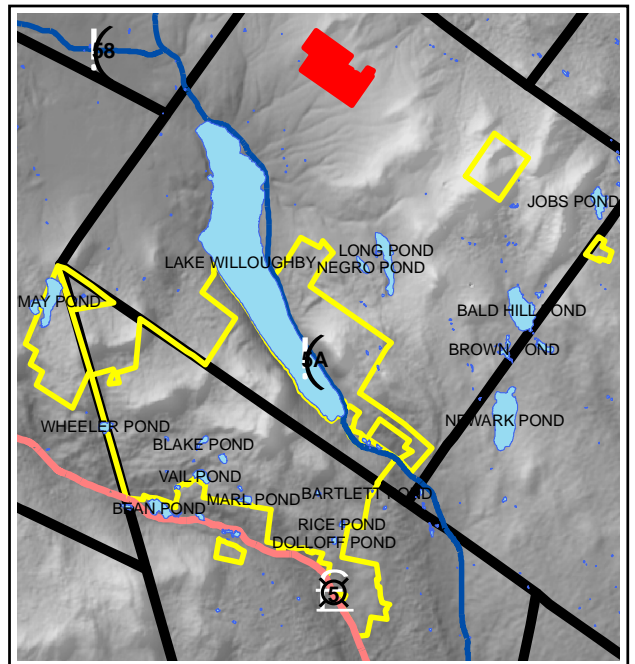

# Sentinel Rock State Park Critical Wildlife Habitat

## Legend

- VT Town Boundaries
- Sentinel Rock State Park Boundary
- Lakes and Ponds
- Deer Wintering Areas
- Streams
- Permanent Bear Habitat

## Locus

Map Not Survey Accurate. For Planning Purposes Only.

Produced by: Vermont Dept. of Forests, Parks and Recreation  
For: Long Range Management Plan for Sentinel Rock State Park  
Date: January 2008

SOURCES: The information for this map was drawn from Vermont Mapping Program 1999 digital orthophotos and spatial data from the Vermont Center for Geographic Information (VCGI).