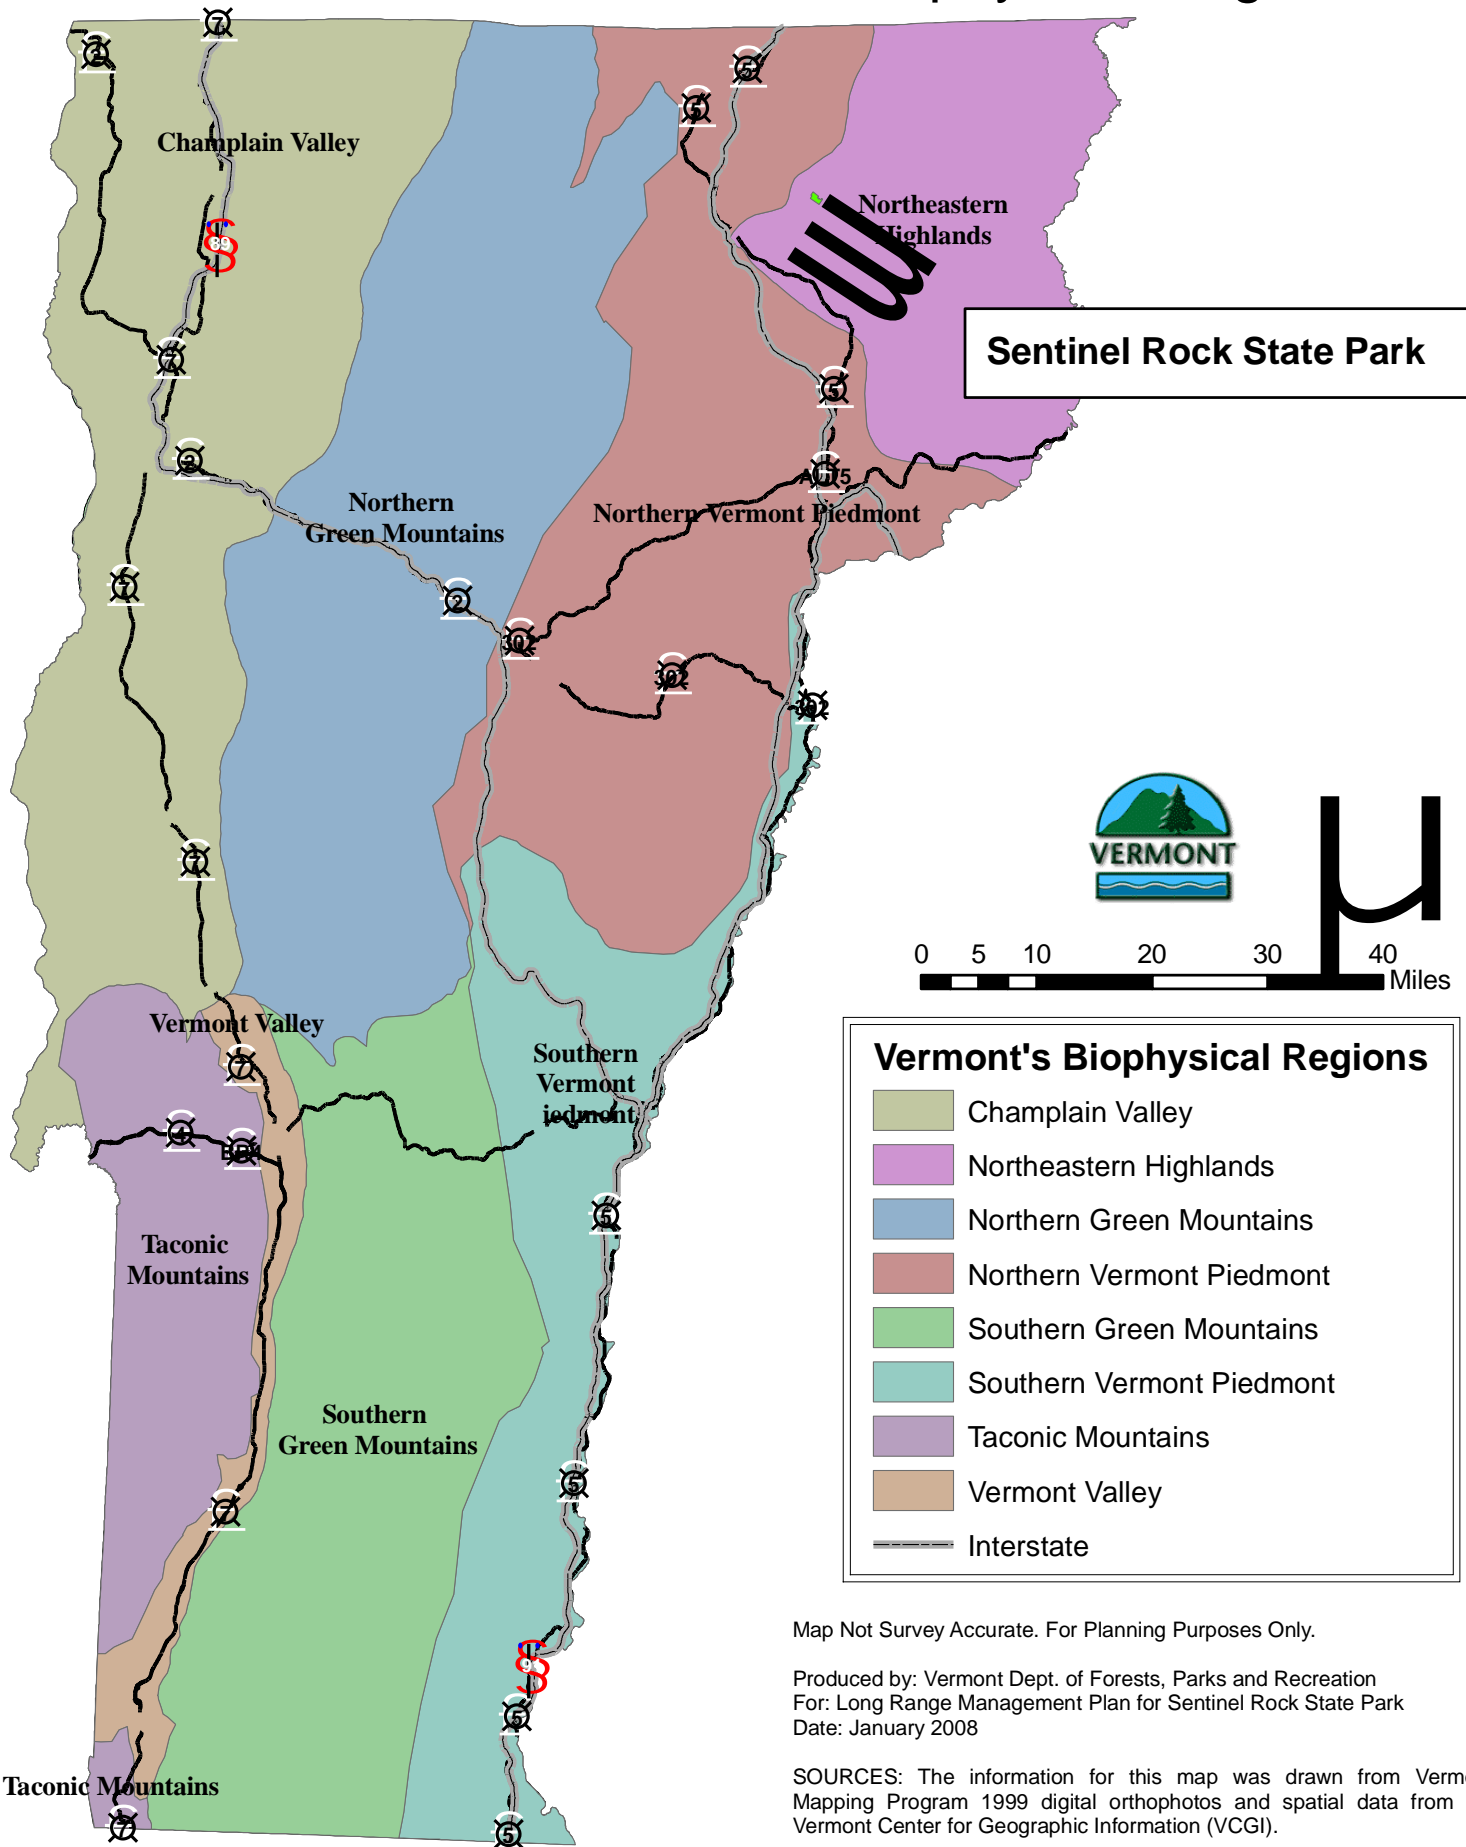

Sentinel Rock State Park - Location Within Vermont's Biophysical Region

Sentinel Rock State Park

0 5 10 20 30 40 Miles

Vermont's Biophysical Regions

- Champlain Valley
- Northeastern Highlands
- Northern Green Mountains
- Northern Vermont Piedmont
- Southern Green Mountains
- Southern Vermont Piedmont
- Taconic Mountains
- Vermont Valley
- Interstate

Map Not Survey Accurate. For Planning Purposes Only.

Produced by: Vermont Dept. of Forests, Parks and Recreation
For: Long Range Management Plan for Sentinel Rock State Park
Date: January 2008

SOURCES: The information for this map was drawn from Vermont Mapping Program 1999 digital orthophotos and spatial data from the Vermont Center for Geographic Information (VCGI).