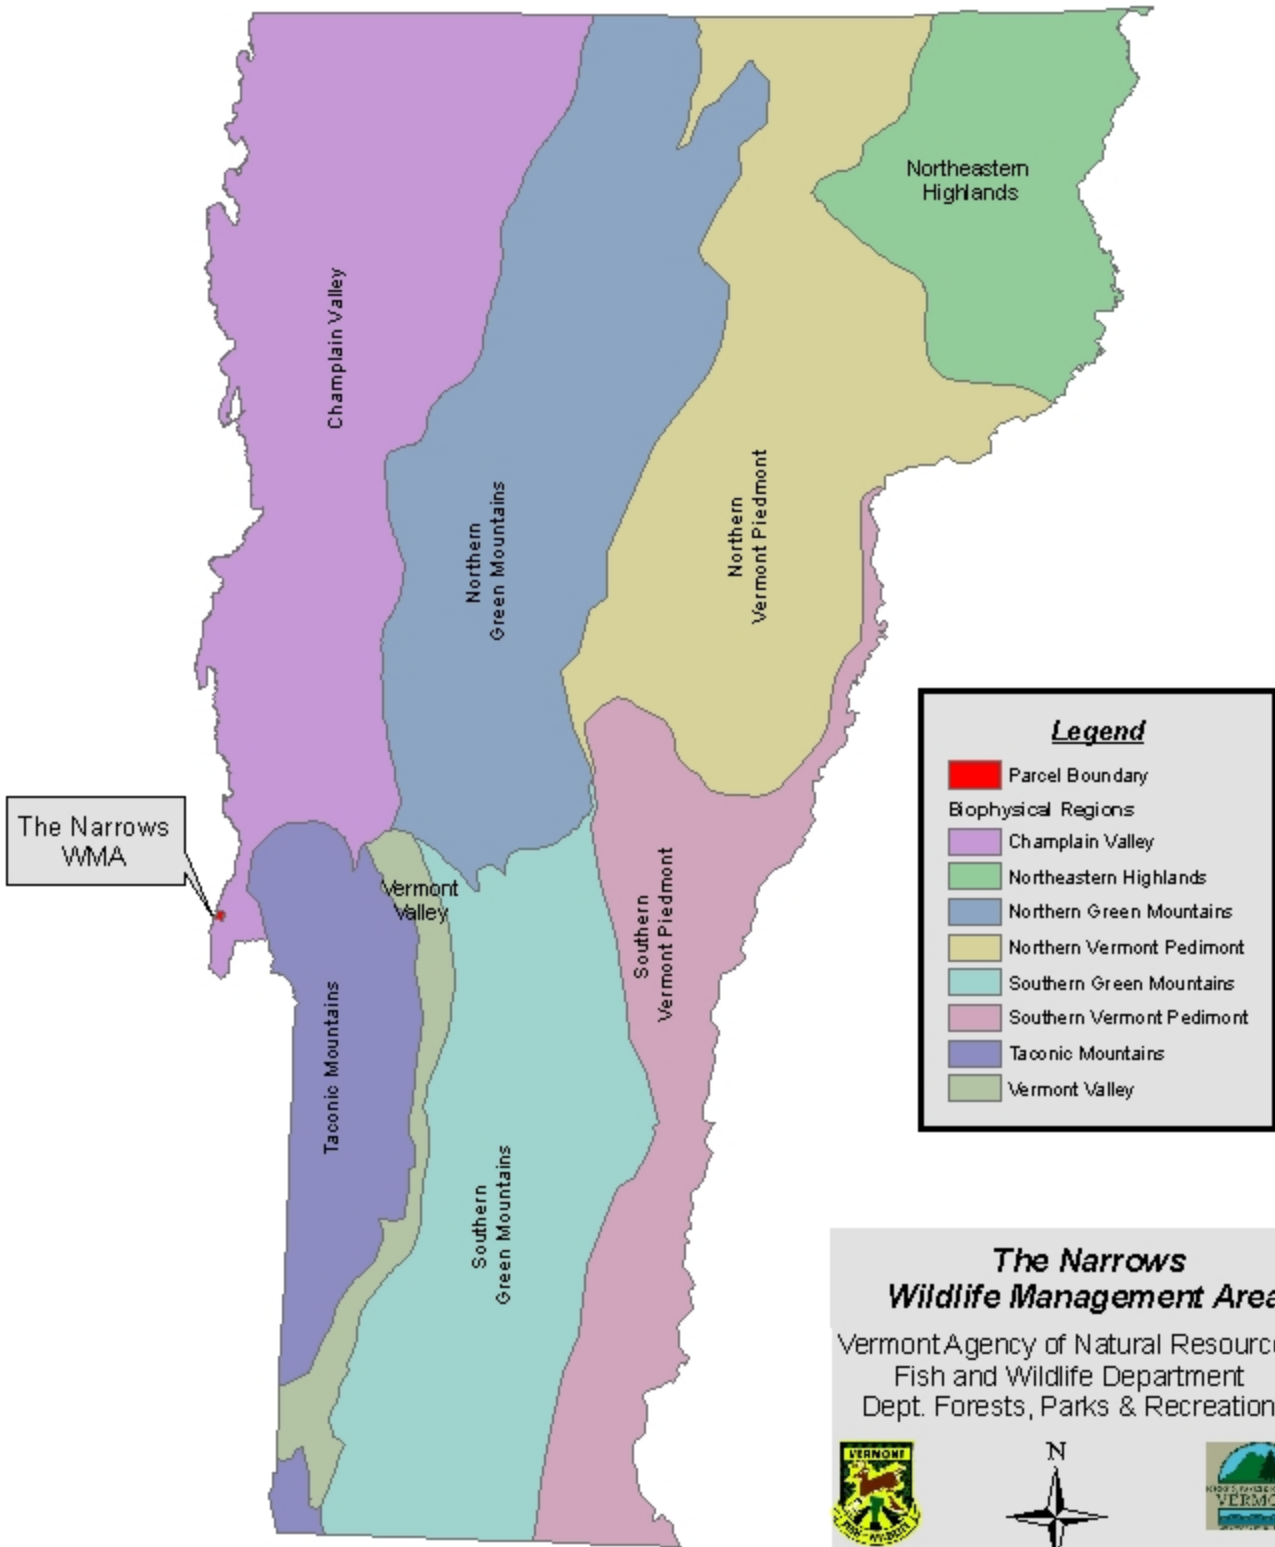

Parcel Location Map

Legend

- Parcel Boundary
- Biophysical Regions
 - Champlain Valley
 - Northeastern Highlands
 - Northern Green Mountains
 - Northern Vermont Piedmont
 - Southern Green Mountains
 - Southern Vermont Piedmont
 - Taconic Mountains
 - Vermont Valley

The Narrows Wildlife Management Area

Vermont Agency of Natural Resources
Fish and Wildlife Department
Dept. Forests, Parks & Recreation

All data layers displayed were copied and/or edited, or created for The Narrows WMA for planning purposes only. Map Not Survey Accurate.