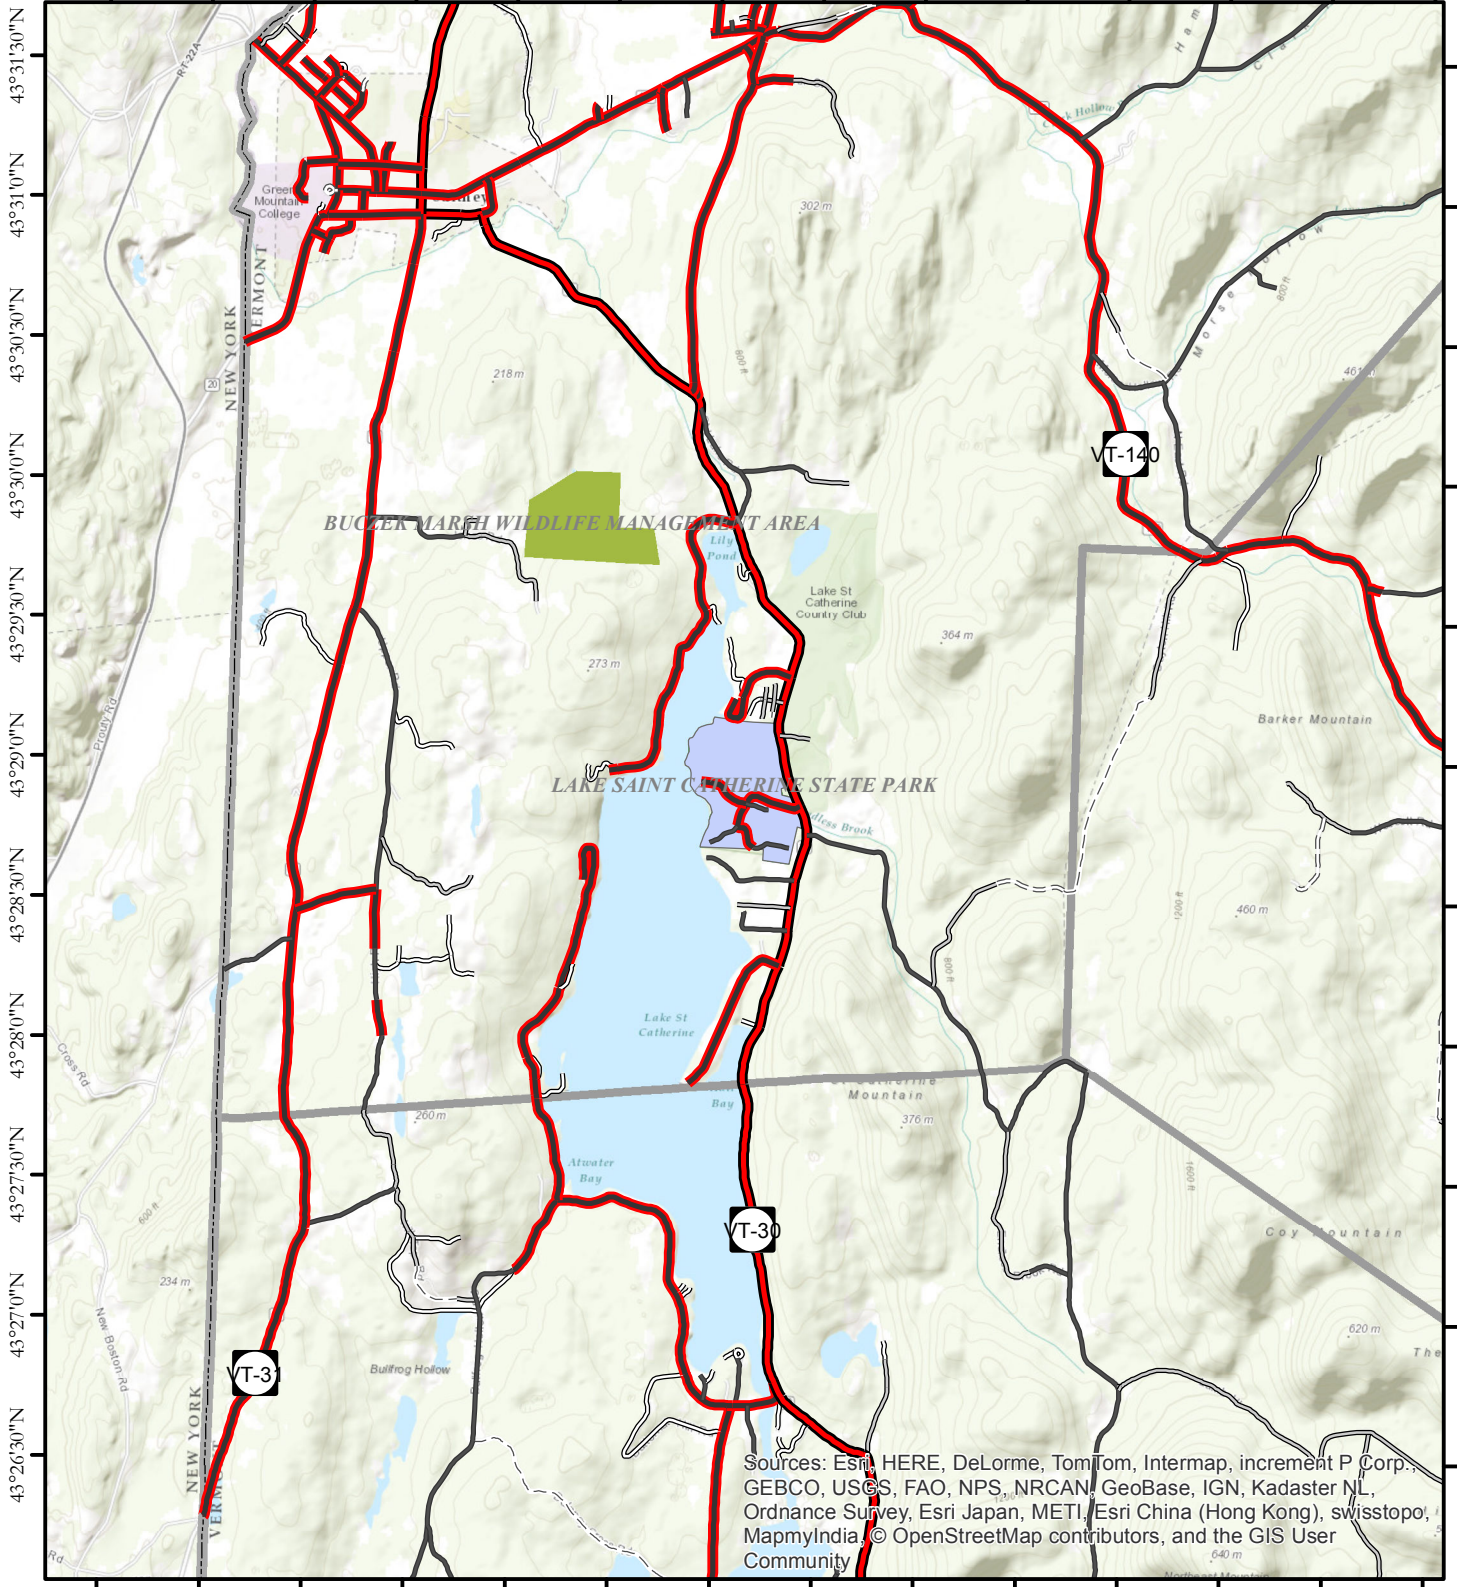

73°15'30"W 73°15'0"W 73°14'30"W 73°14'0"W 73°13'30"W 73°13'0"W 73°12'30"W 73°12'0"W 73°11'30"W 73°11'0"W 73°10'30"W 73°10'0"W 73°9'30"W 73°9'0"W

Sources: Esri, HERE, DeLorme, TomTom, Intermap, increment P Corp., GEBCO, USGS, FAO, NPS, NRCAN, GeoBase, IGN, Kadaster NL, Ordnance Survey, Esri Japan, METI, Esri China (Hong Kong), swisstopo, MapmyIndia, © OpenStreetMap contributors, and the GIS User Community

LAKE ST CATHERINE

Poultney, Vermont

Vermont Department of
Forests, Parks & Recreation