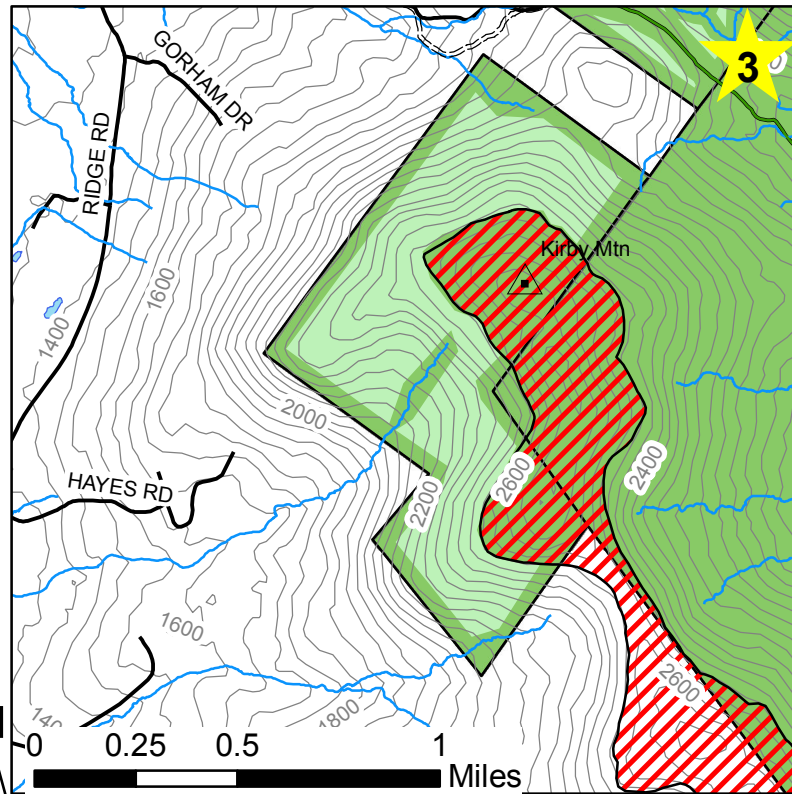

# Darling State Park Primitive Camping Map

## Primitive Camping Guidelines

Camp 1000 feet from roads.

Camp 200 feet from trails or property line.

Camp 100 feet from stream or waterbody.

Carry out what you carry in.

Only dead and downed trees or branches may be used for firewood.

No more than three consecutive nights in the same area.

Leave no trace of your campsite or fire pit.

Camping above 2500 feet in elevation is prohibited.

One responsible adult for every four campers under the age of fourteen is required.

### Legend

Road	Summit
Stream	<b>Trails</b>
Waterbody	Hike
Wetland	Bike
Elevation >2500ft	X-Ski
Primitive Camping Area	VAST
Darling State Park	
50ft Contour Interval	