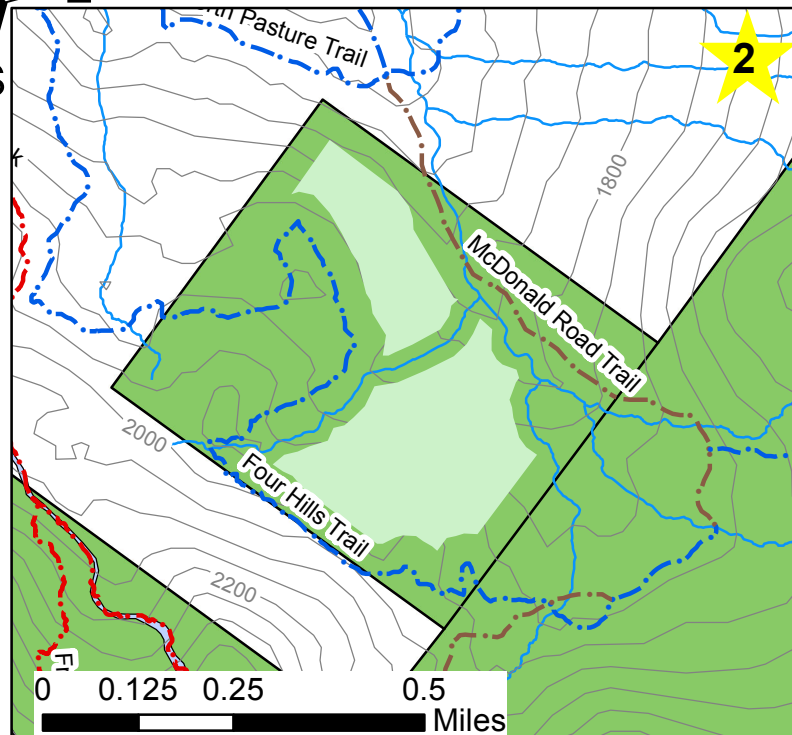

# Darling State Park Primitive Camping Map

## Primitive Camping Guidelines

Camp 1000 feet from roads.

Camp 200 feet from trails or property line.

Camp 100 feet from stream or waterbody.

Carry out what you carry in.

Only dead and downed trees or branches may be used for firewood.

No more than three consecutive nights in the same area.

Leave no trace of your campsite or fire pit.

Camping above 2500 feet in elevation is prohibited.

One responsible adult for every four campers under the age of fourteen is required.

### Legend

Road	Summit
Stream	<b>Trails</b>
Waterbody	Hike
Wetland	Bike
Elevation >2500ft	X-Ski
Primitive Camping Area	VAST
Darling State Park	
50ft Contour Interval	