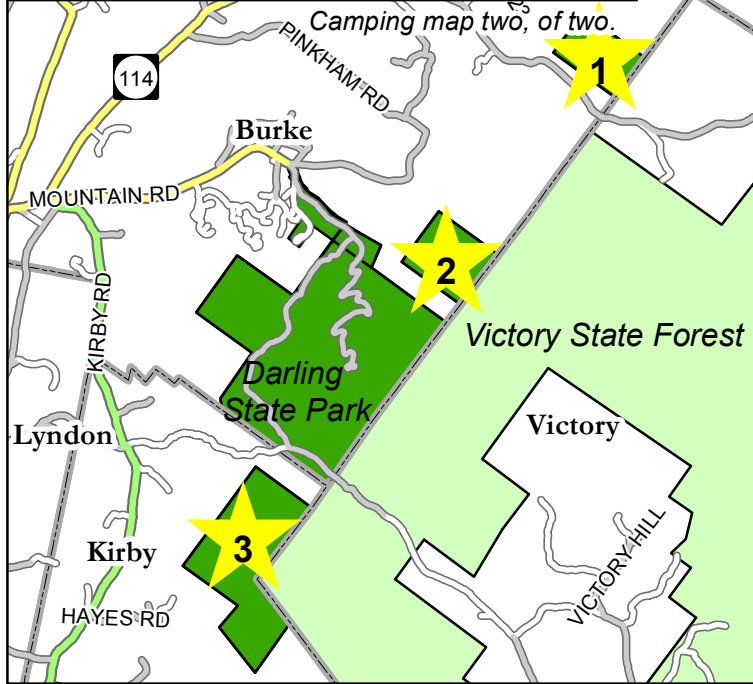

# Darling State Park Primitive Camping Map

## Primitive Camping Guidelines

Camp 1000 feet from roads.

Camp 200 feet from trails or property line.

Camp 100 feet from stream or waterbody.

Carry out what you carry in.

Only dead and downed trees or branches may be used for firewood.

No more than three consecutive nights in the same area.

Leave no trace of your campsite or fire pit.

Camping above 2500 feet in elevation is prohibited.

One responsible adult for every four campers under the age of fourteen is required.

### Legend

Road	Summit
Stream	<b>Trails</b>
Waterbody	Hike
Wetland	Bike
Elevation >2500ft	X-Ski
Primitive Camping Area	VAST
Darling State Park	
50ft Contour Interval	