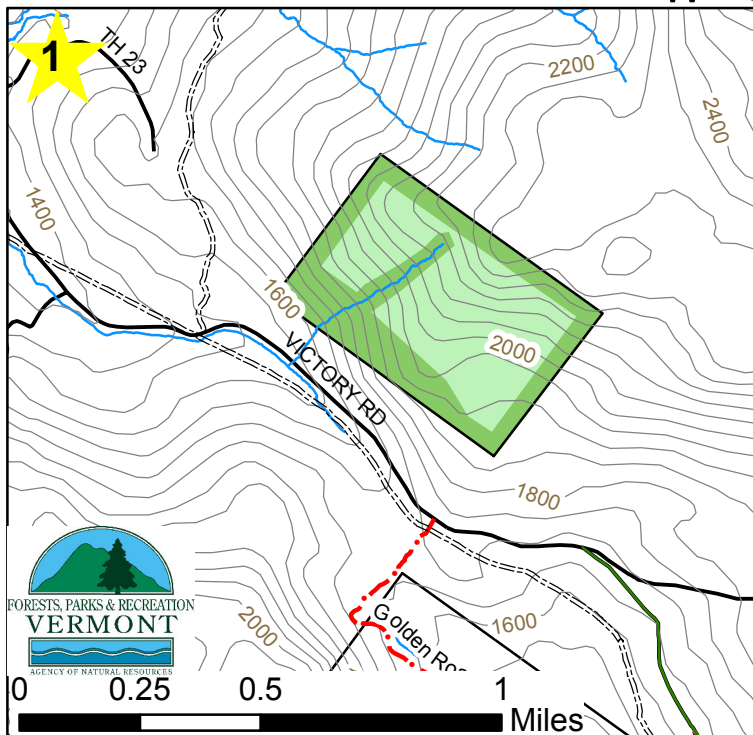

# Darling State Park Primitive Camping Map

## Primitive Camping Guidelines

Camp 1000 feet from roads.

Camp 200 feet from trails or property line.

Camp 100 feet from stream or waterbody.

Carry out what you carry in.

Only dead and downed trees or branches may be used for firewood.

### Legend

Road	Summit
Stream	<b>Trails</b>
Waterbody	Hike
Wetland	Bike
Elevation >2500ft	X-Ski
Primitive Camping Area	VAST
Darling State Park	
50ft Contour Interval	