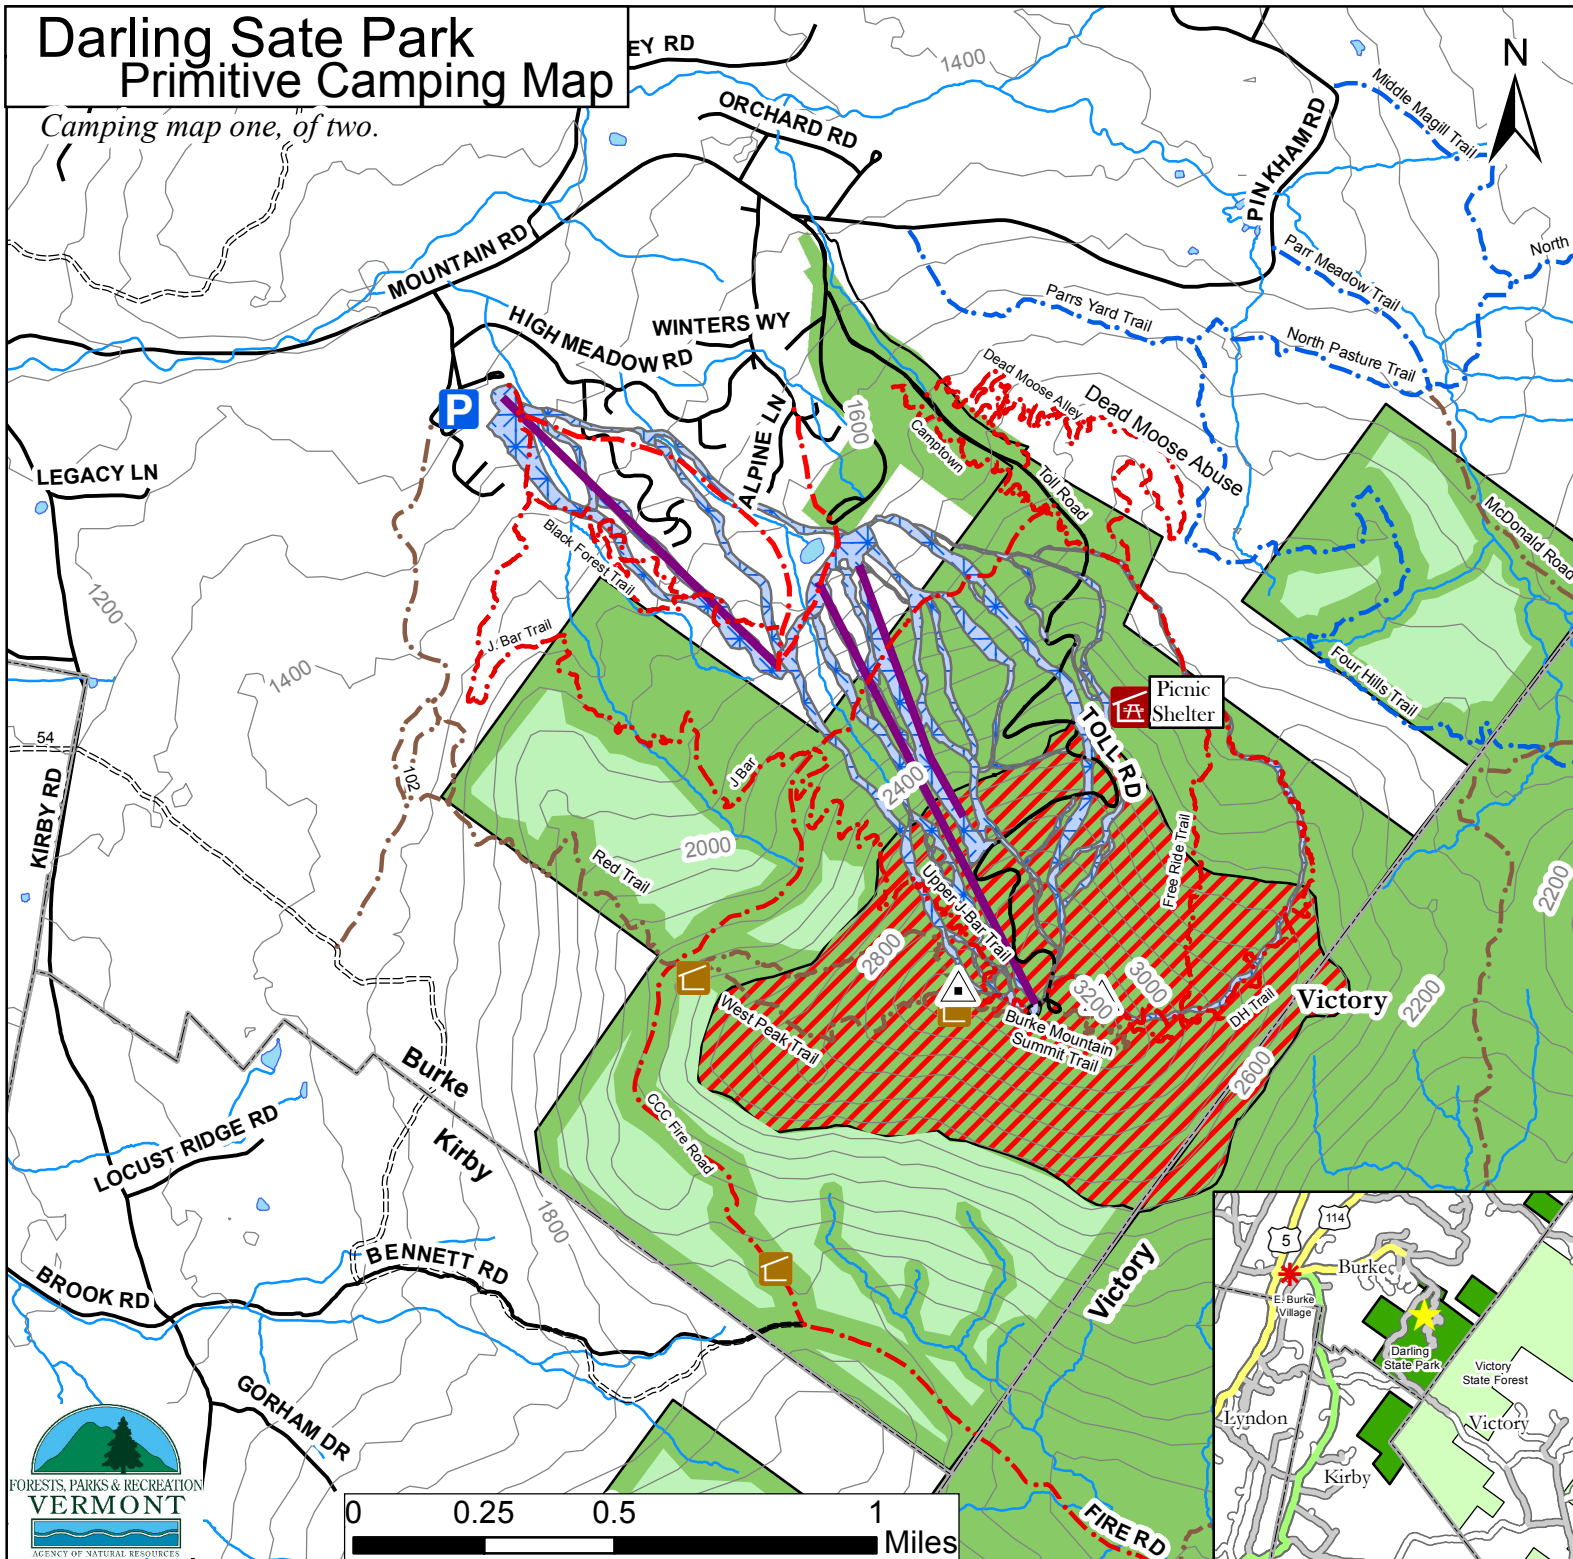

# Darling State Park Primitive Camping Map

Camping map one, of two.

## Primitive Camping Guidelines

Primitive Camping Guidelines

Camp 1000 feet from roads.

Camp 200 feet from trails or property line.

Camp 100 feet from stream or waterbody.

Carry out what you carry in.

Only dead and downed trees or branches may be used for firewood.

No more than three consecutive nights in the same area.

Leave no trace of your campsite or fire pit.

Camping above 2500 feet in elevation is prohibited.

One responsible adult for every four campers under the age of fourteen is required.

### Legend

	Lean-to		Parking Area
	Road		Summit
	Stream	<b>Trails</b>	
	Waterbody		Hike
	Wetland		Bike
	Elevation >2500ft		X-Ski
	Primitive Camping Area		VAST
	Darling State Park		Ski Lift
	100ft Contour Interval		Ski Trail