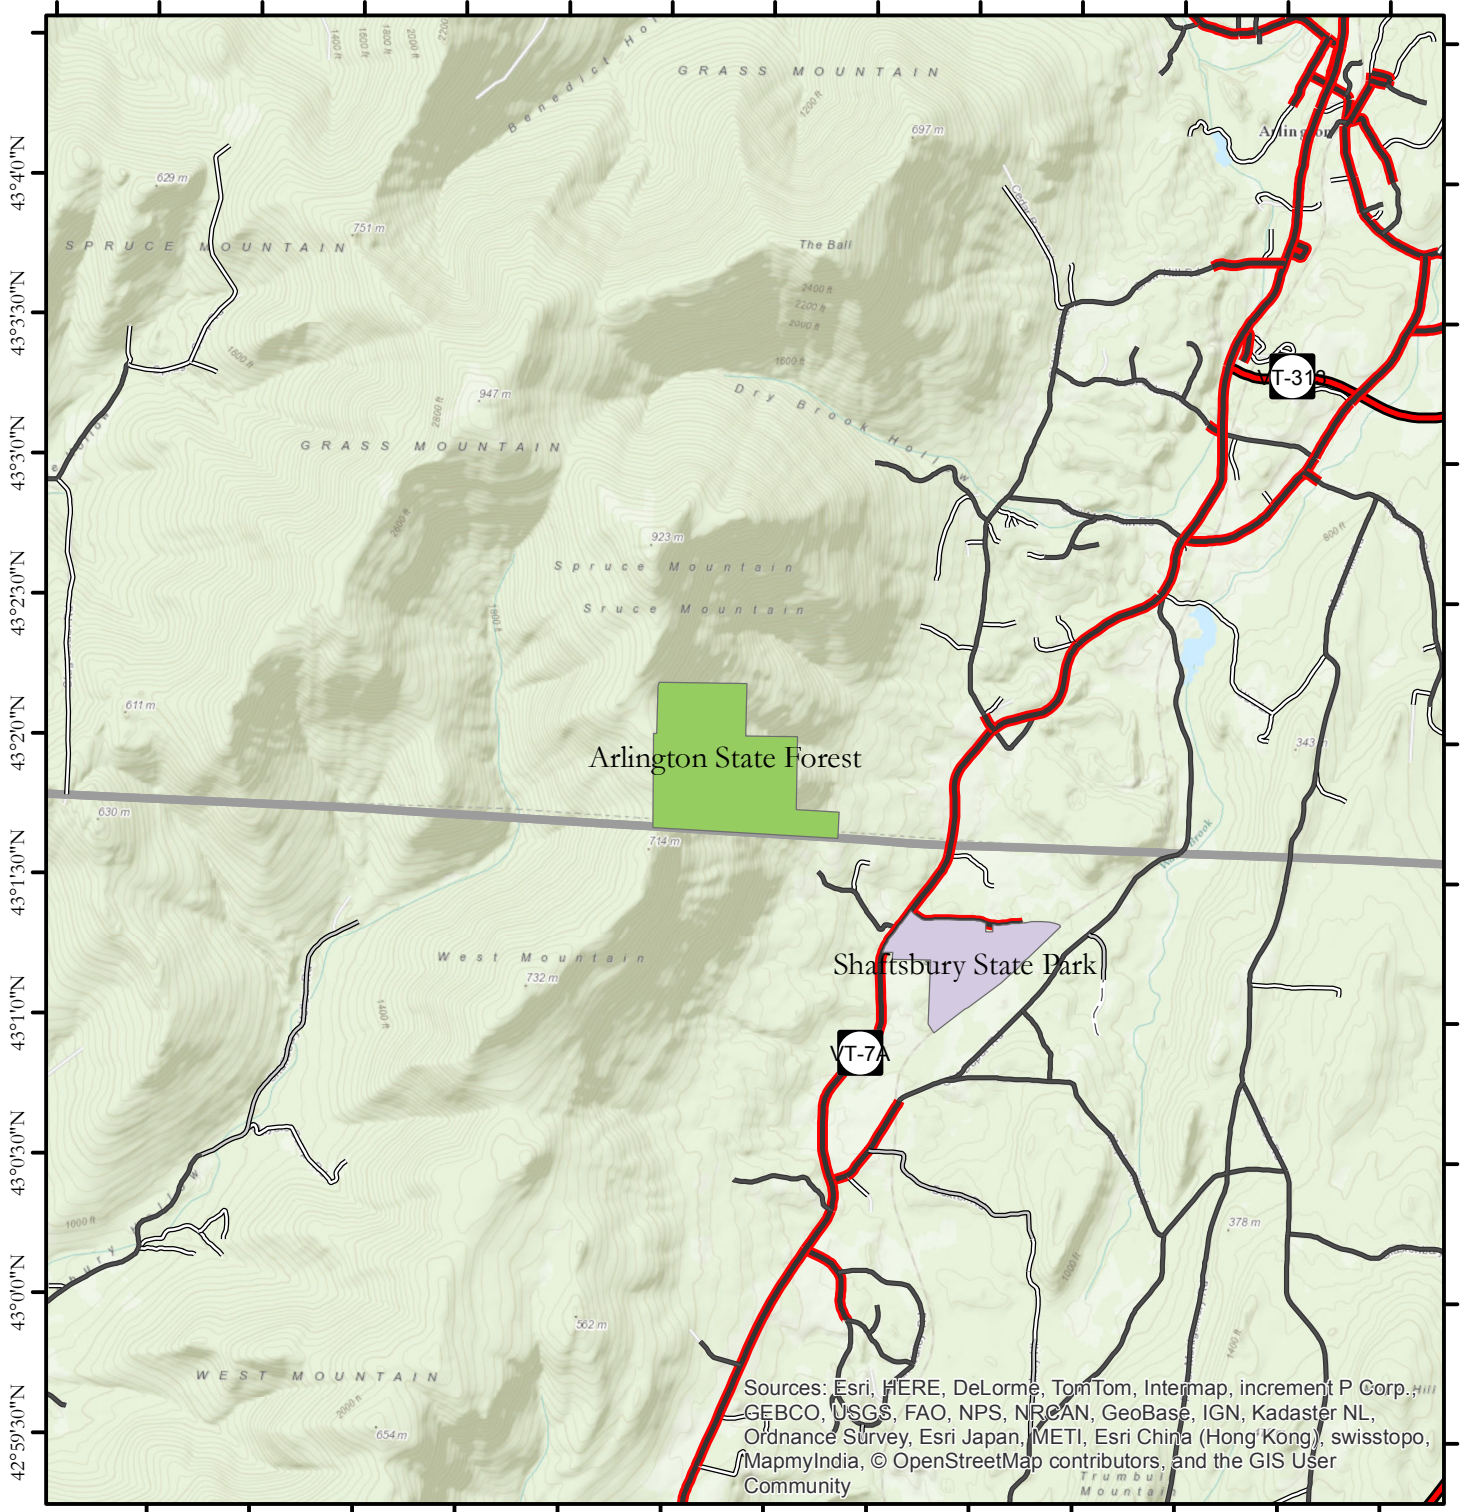

73°15'30"W 73°15'0"W 73°14'30"W 73°14'0"W 73°13'30"W 73°13'0"W 73°12'30"W 73°12'0"W 73°11'30"W 73°11'0"W 73°10'30"W 73°10'0"W 73°9'30"W 73°9'0"W

ARLINGTON STATE FOREST

Vermont Department of
Forests, Parks & Recreation