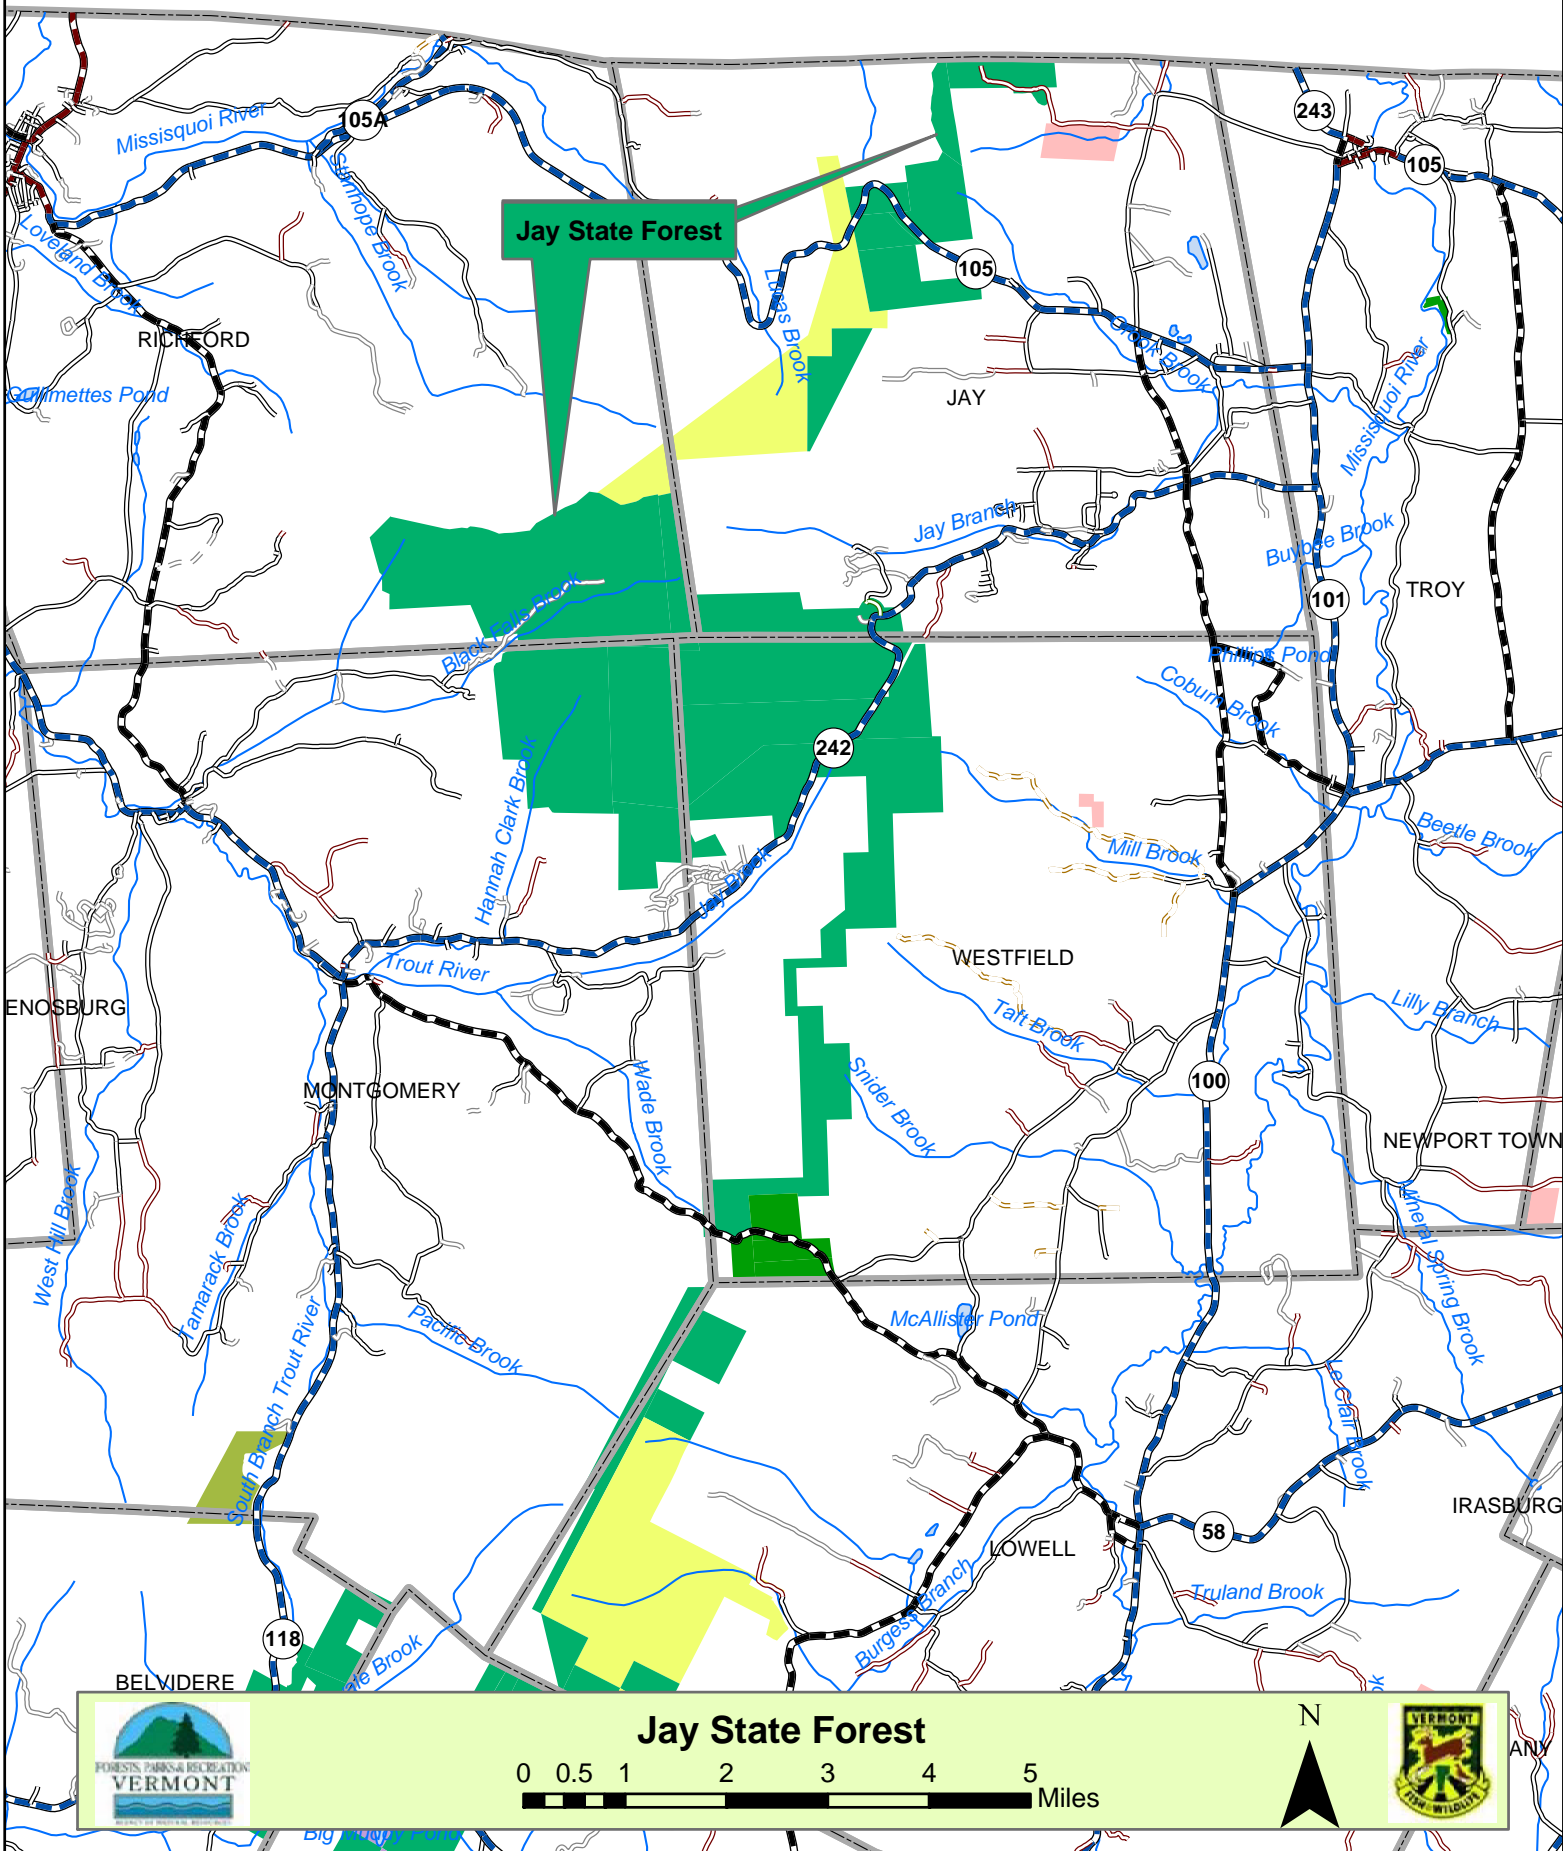

Canada

Jay State Forest

Jay State Forest

0 0.5 1 2 3 4 5 Miles