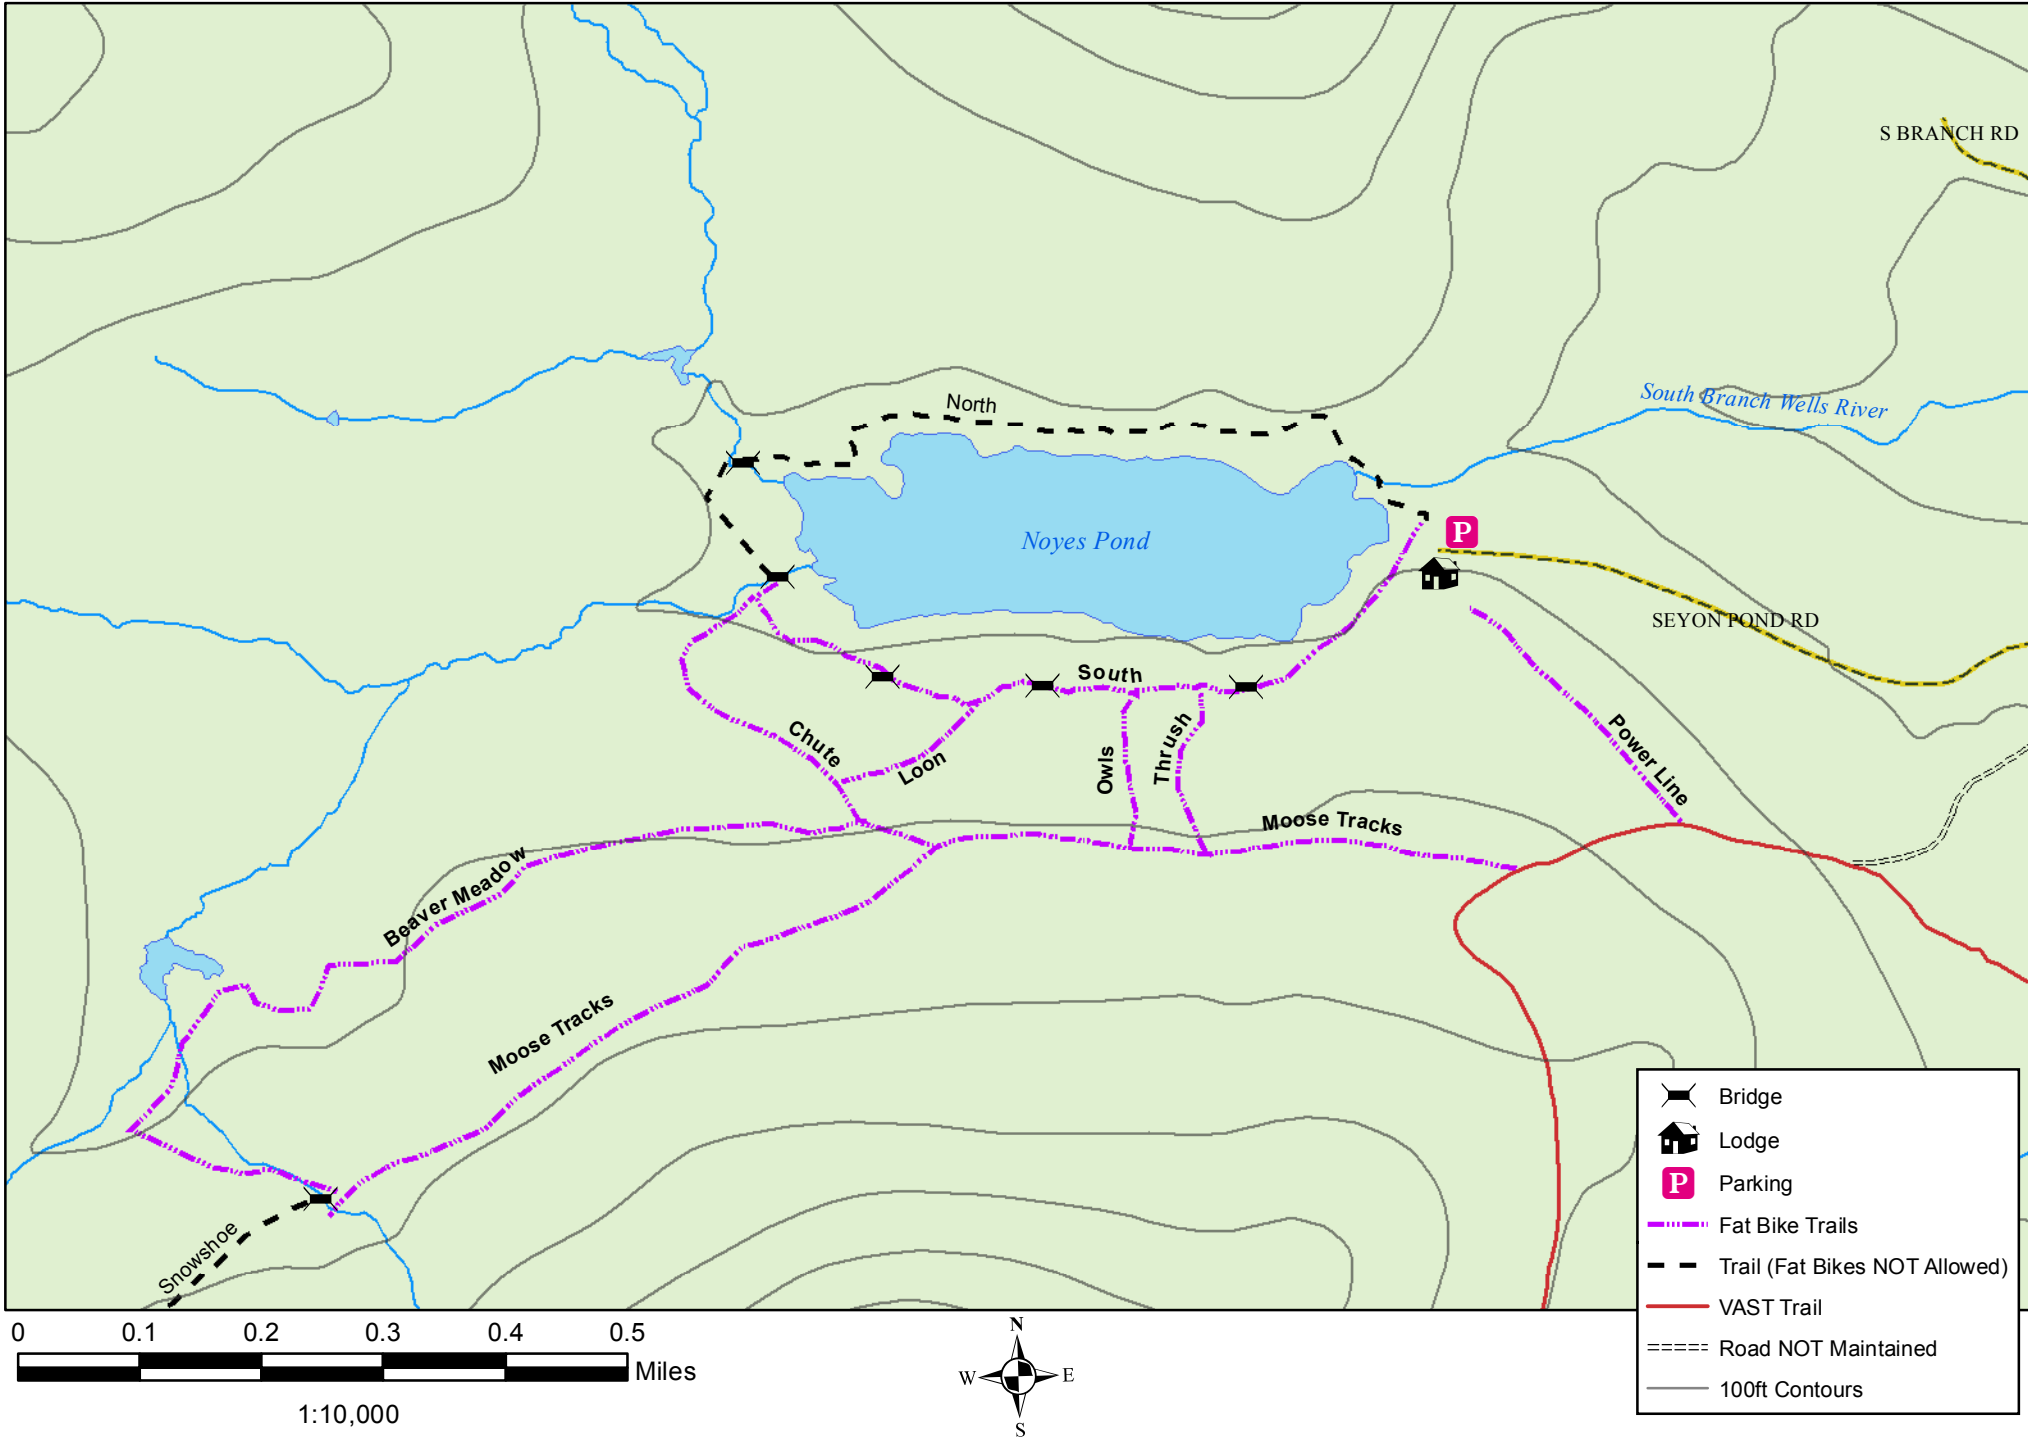

# SEYON LODGE STATE PARK

## Fat Bike Trails

0 0.1 0.2 0.3 0.4 0.5 Miles

1:10,000

- Bridge
- Lodge
- Parking
- Fat Bike Trails
- Trail (Fat Bikes NOT Allowed)
- VAST Trail
- Road NOT Maintained
- 100ft Contours