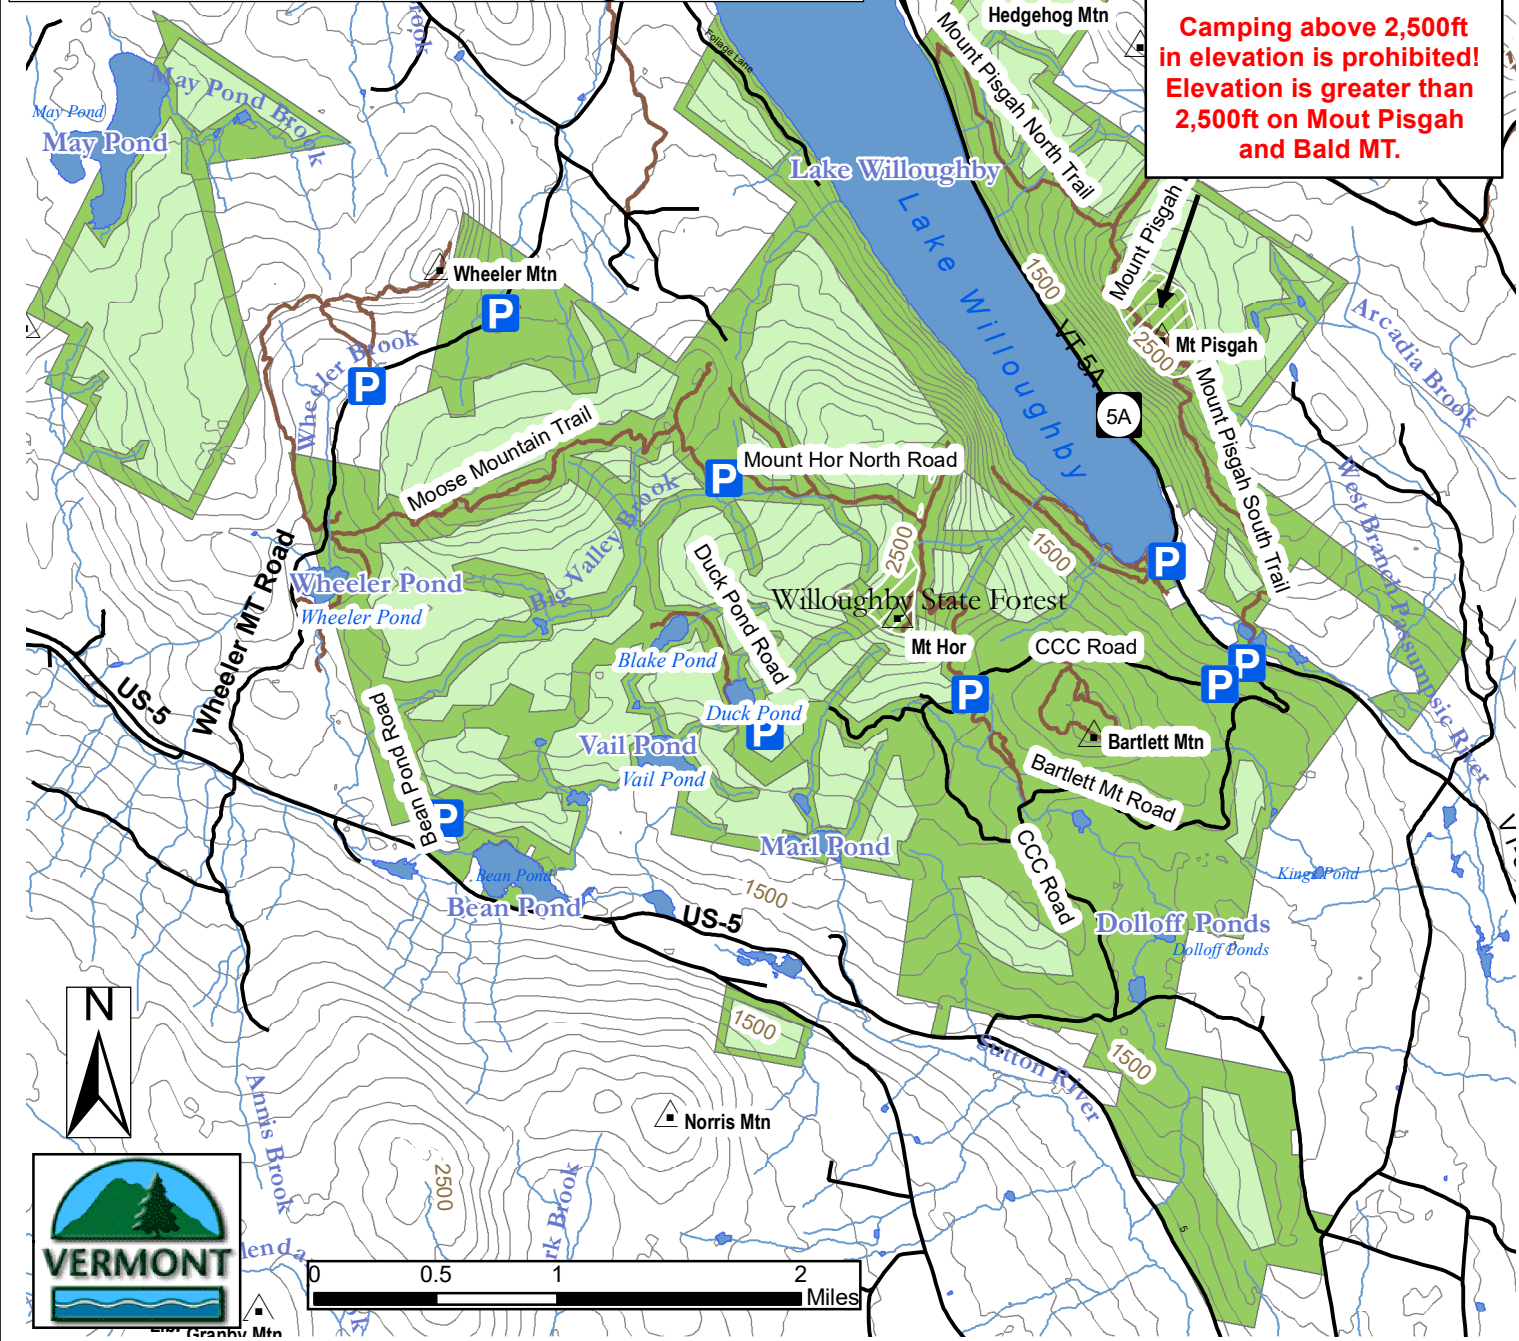

Willoughby State Forest Primitive Camping Areas

Primitive Camping Guidelines

Camp 1000ft from traveled roads.

Camp 200ft from trails or property line.

Camp 100ft from stream or waterbody.

Carry out what you carry in.

Only dead and downed trees or branches may be used for firewood.

No more than three consecutive nights in the same area.

Leave no trace of your campsite or fire pit.

Groups of eleven or more individuals must obtain a permit from the District Office.
(802) 751 0110

One responsible adult for every four campers under the age of fourteen is required.

Legend

- 100ft Contour Interval
- Summits
- Streams
- Waterbody
- Trail
- Road
- State Forest
- Primitive camping areas