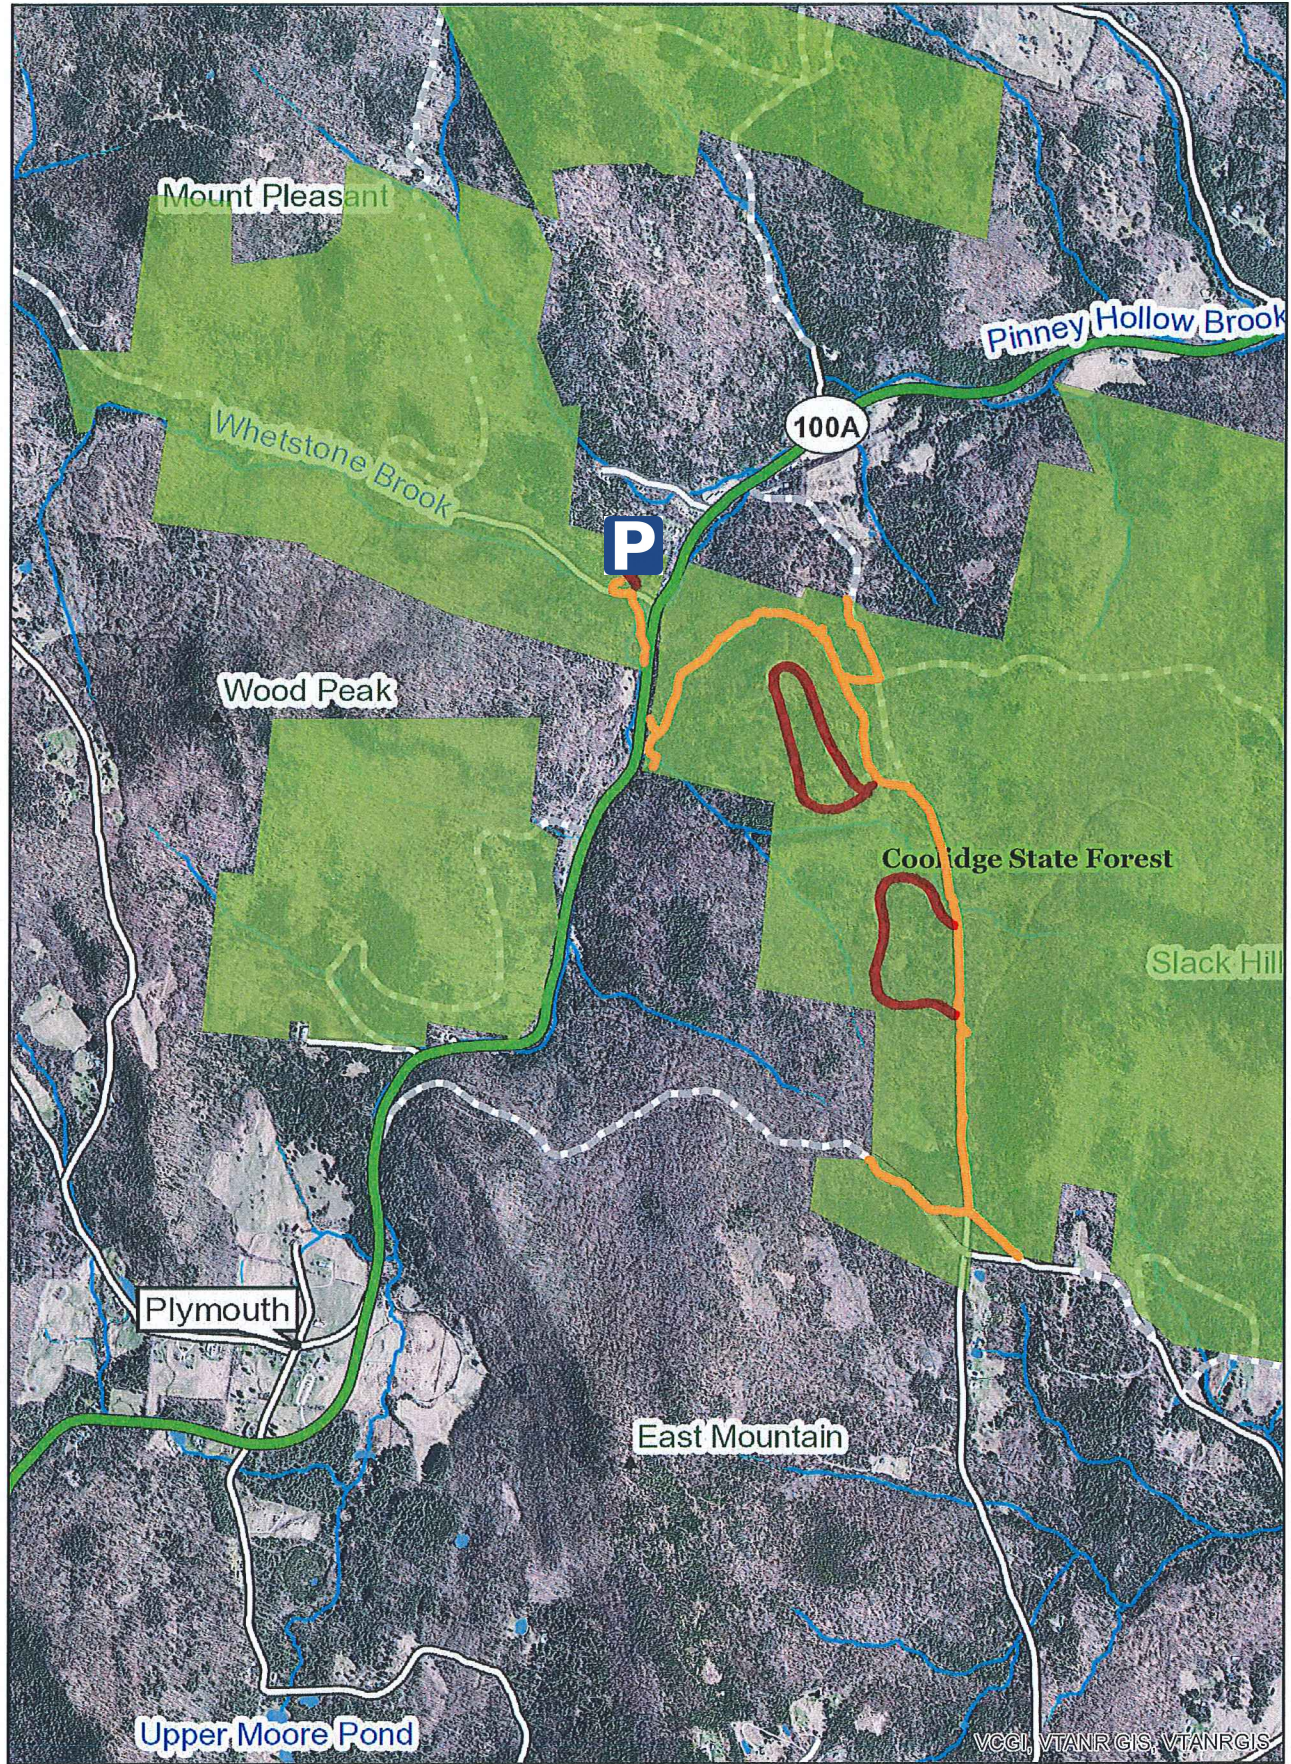

Fat (Winter) Bike Pilot

For more information contact Jessica Savage at jessica.savage@vermont.gov

Legend

- Coolidge East Trails